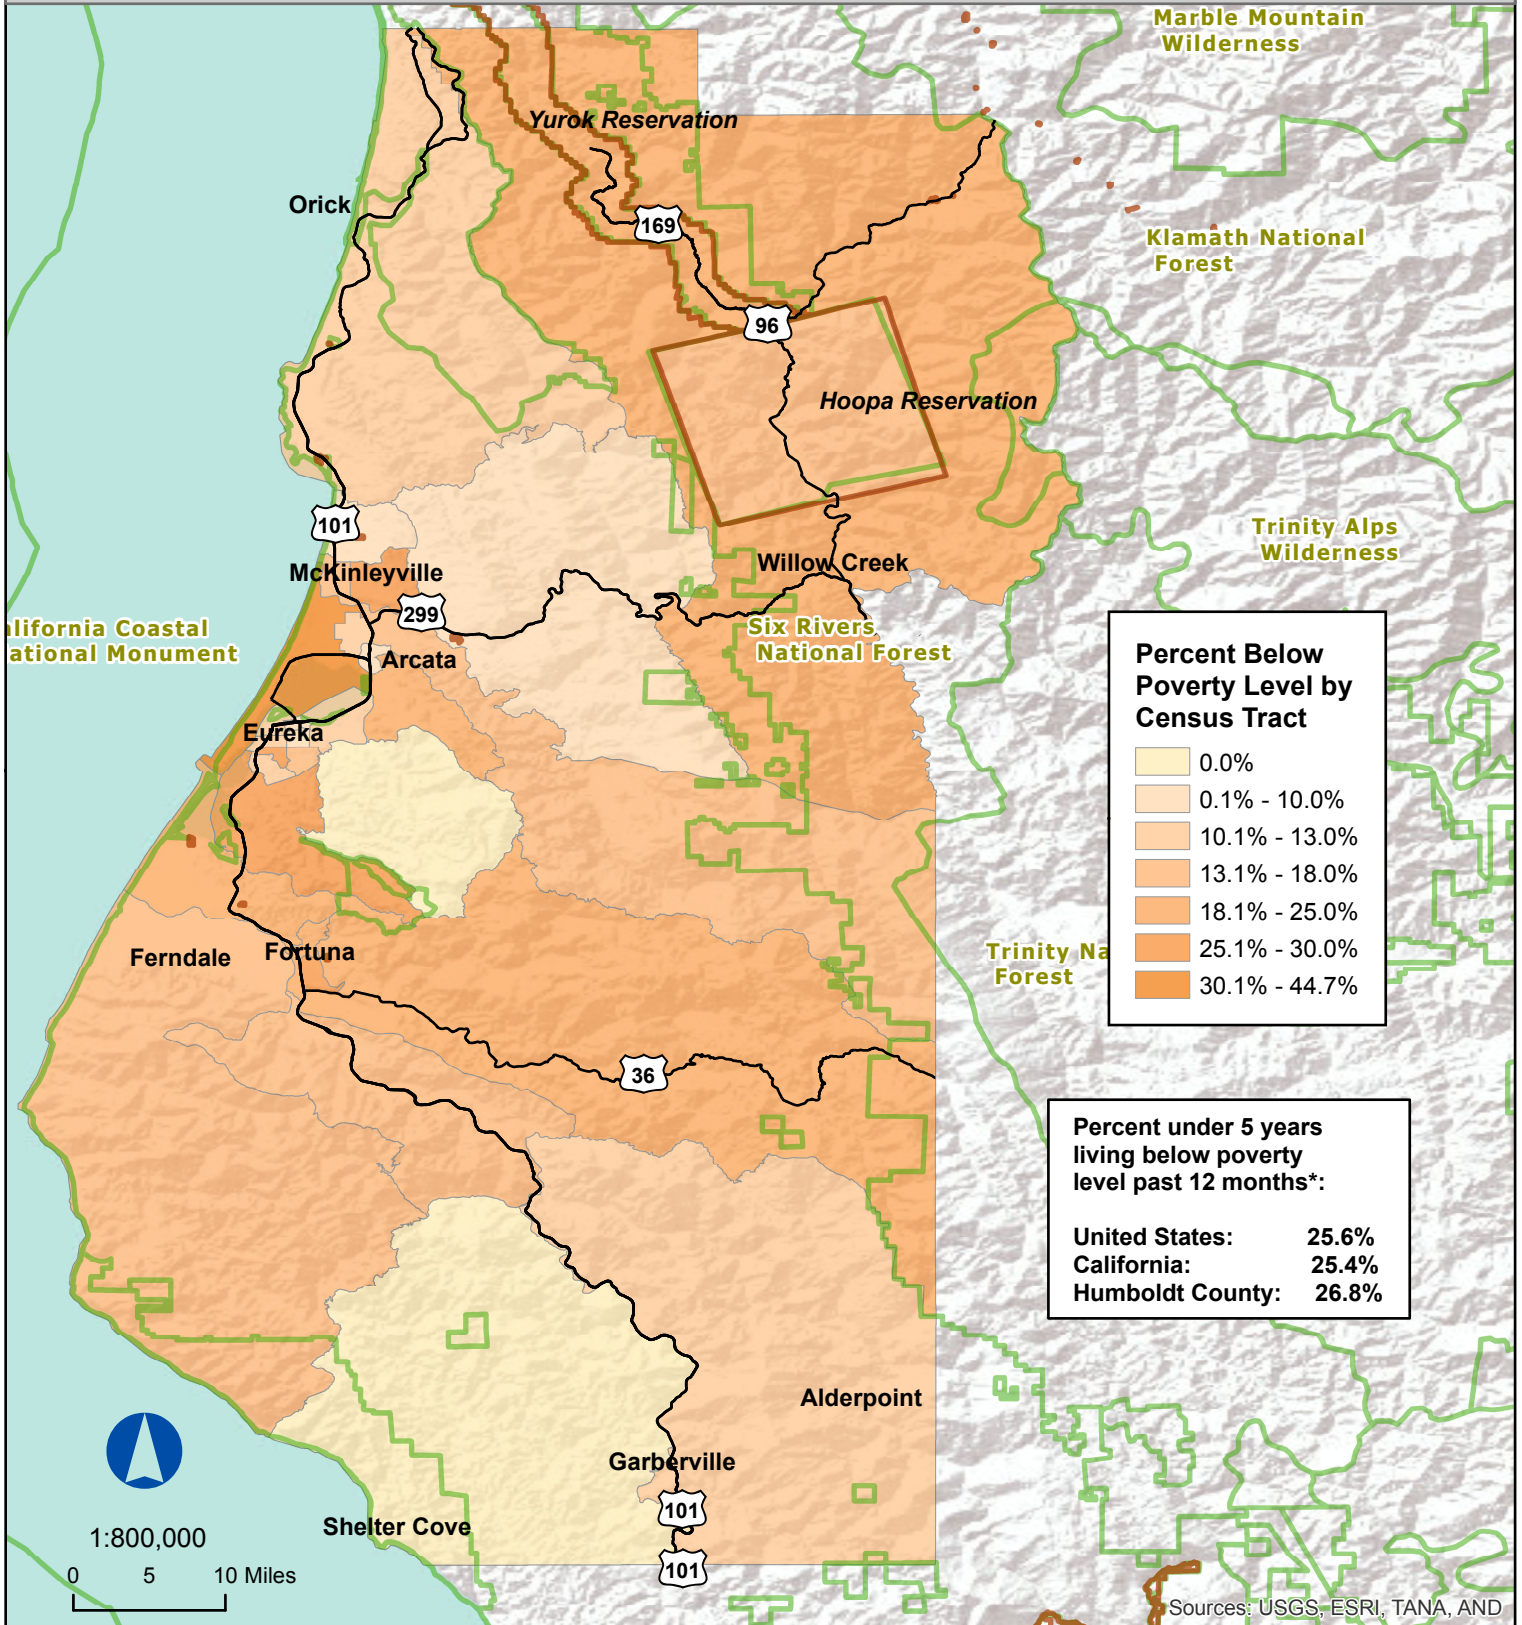

# Humboldt County 2010 Percent of Children Under Age 5 Living Below Poverty Level Past 12 Months\*

\*\*"Past 12 Months" reflects 2009 levels

Map Source: U.S. Census Bureau, 2010 Tigerline Shapefiles, Humboldt County Census Tracts, Retrieved August 31, 2012 from <http://www.census.gov/geo/shapefiles2010/file-download>.  
Data Source: American Community Survey Poverty Status in the past 12 Months(1-year Estimates), Retrieved February 27, 2013 from <http://factfinder2.census.gov/faces/nav/jsf/pages/searchresults.xhtml?refresh=t>  
Rendered by CCRP, May 22, 2014.