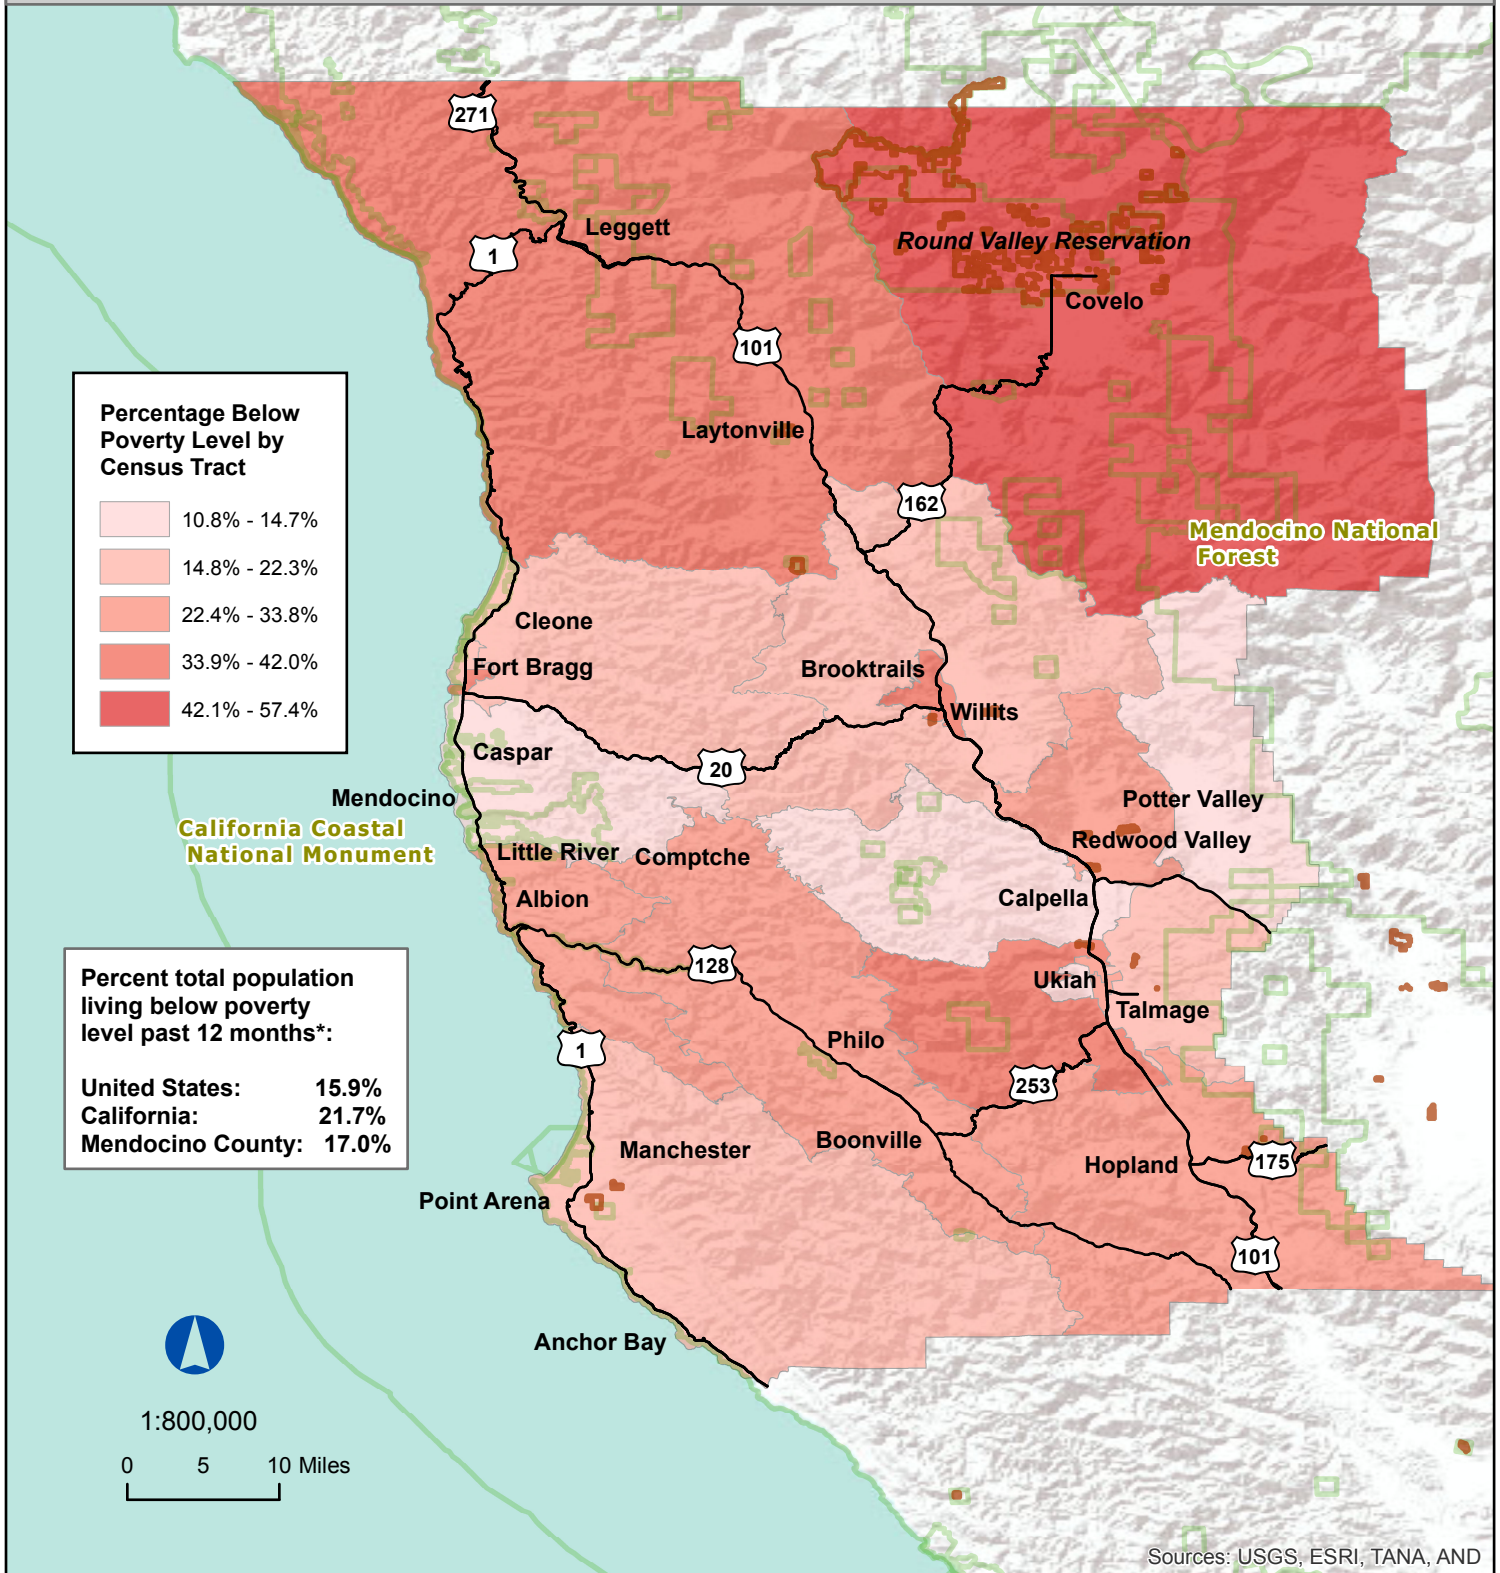

Mendocino County 2010 Percent of Total Population Living Below Poverty Level Past 12 Months *

* "Past 12 Months" reflects 2009 mean levels

Source: U.S. Census Bureau, 2007-2011 American Community Survey; http://factfinder2.census.gov/faces/tableservices/jsf/pages/productview.xhtml?_ft=table. Retrieved July 9, 2013.
Map rendered by CCRP, May 29, 2014.