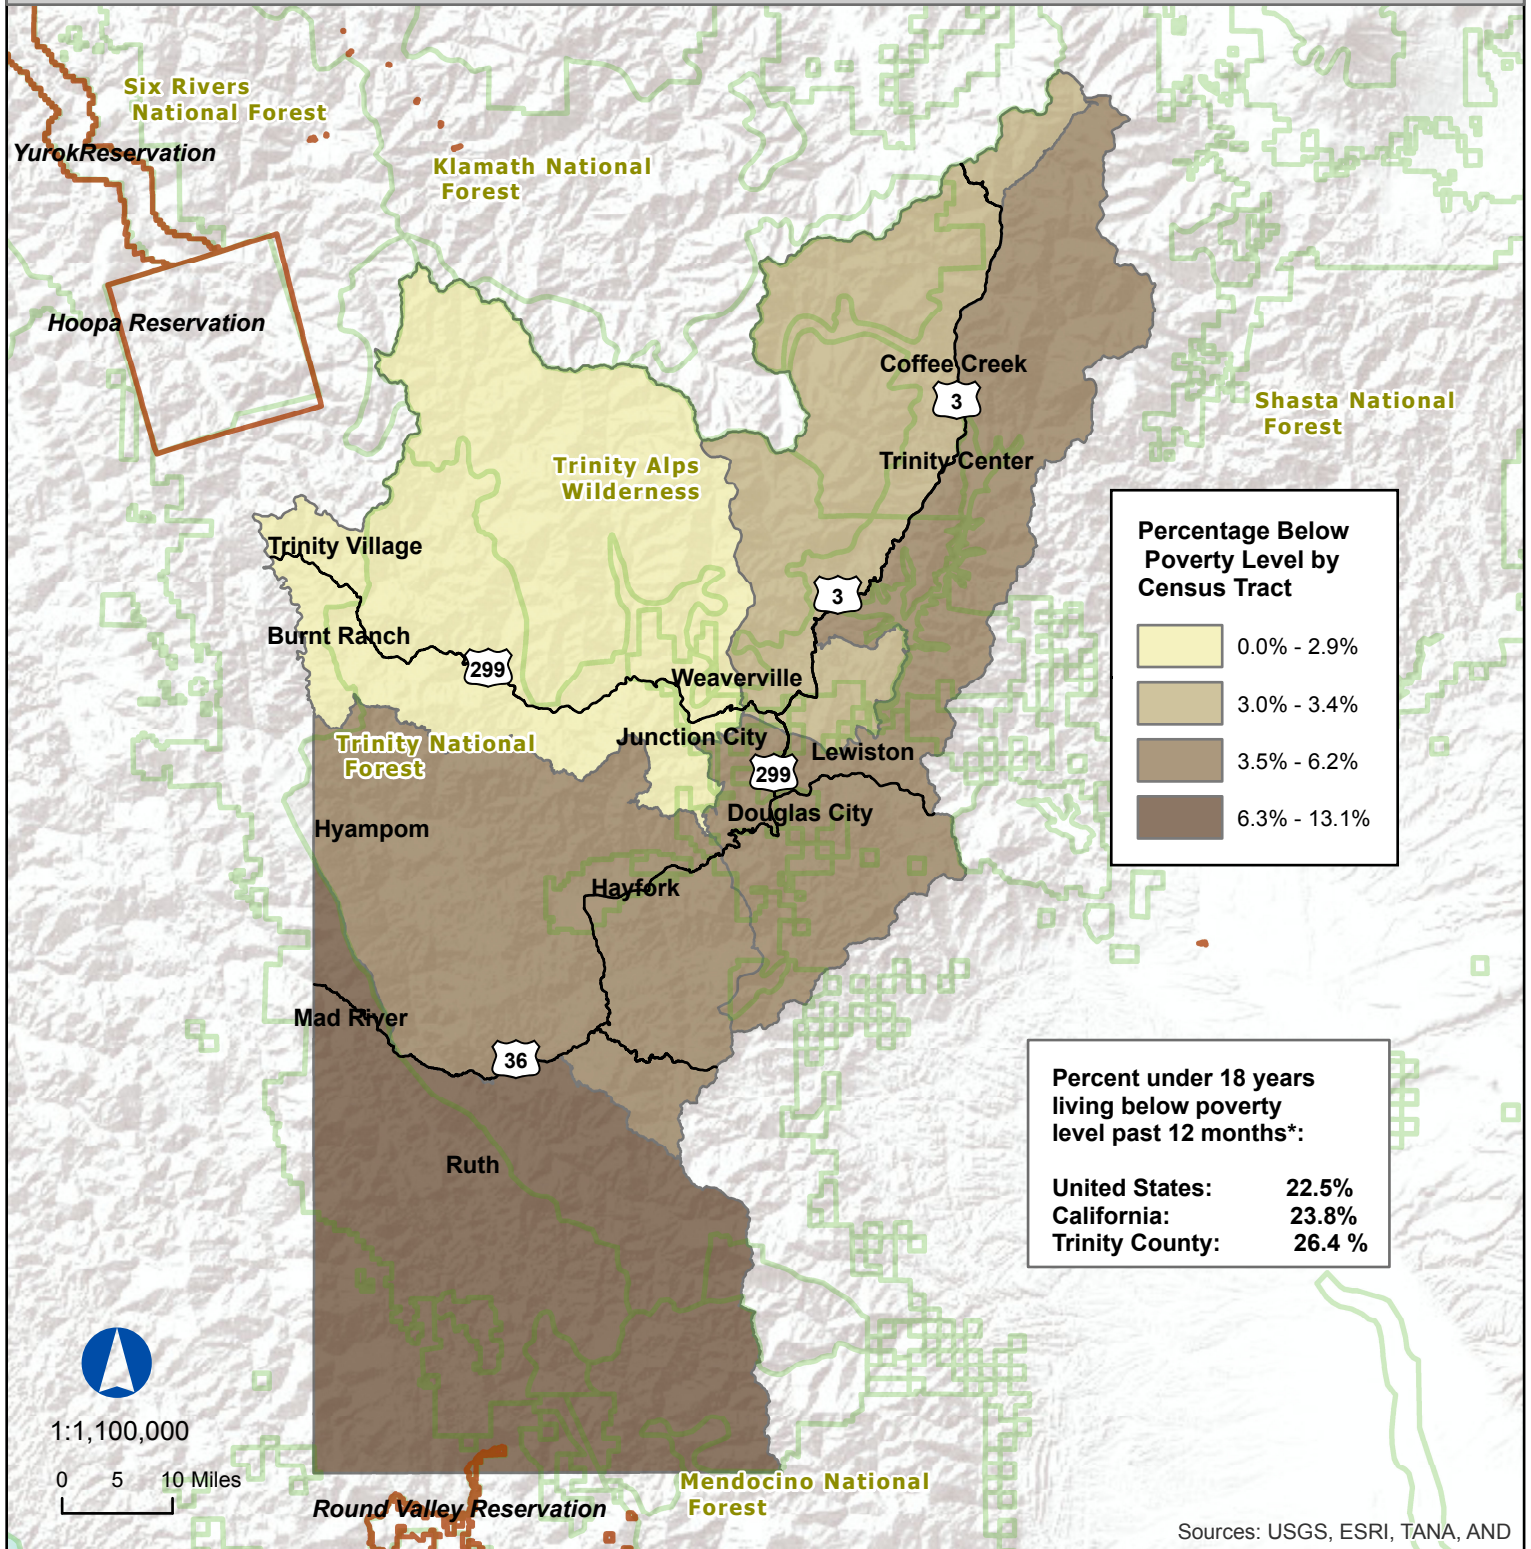

Trinity County 2010 Percent of Persons Under 18 Living Below Poverty Level Past 12 Months *

Sources: USGS, ESRI, TANA, AND

* "Past 12 Months" reflects 2009 mean levels

Source: U.S. Census Bureau, 2007-2011 American Community Survey; http://factfinder2.census.gov/faces/tableservices/jsf/pages/productview.xhtml?_ft=table. Retrieved July 9, 2013. Map rendered by CCRP, May 29, 2014.