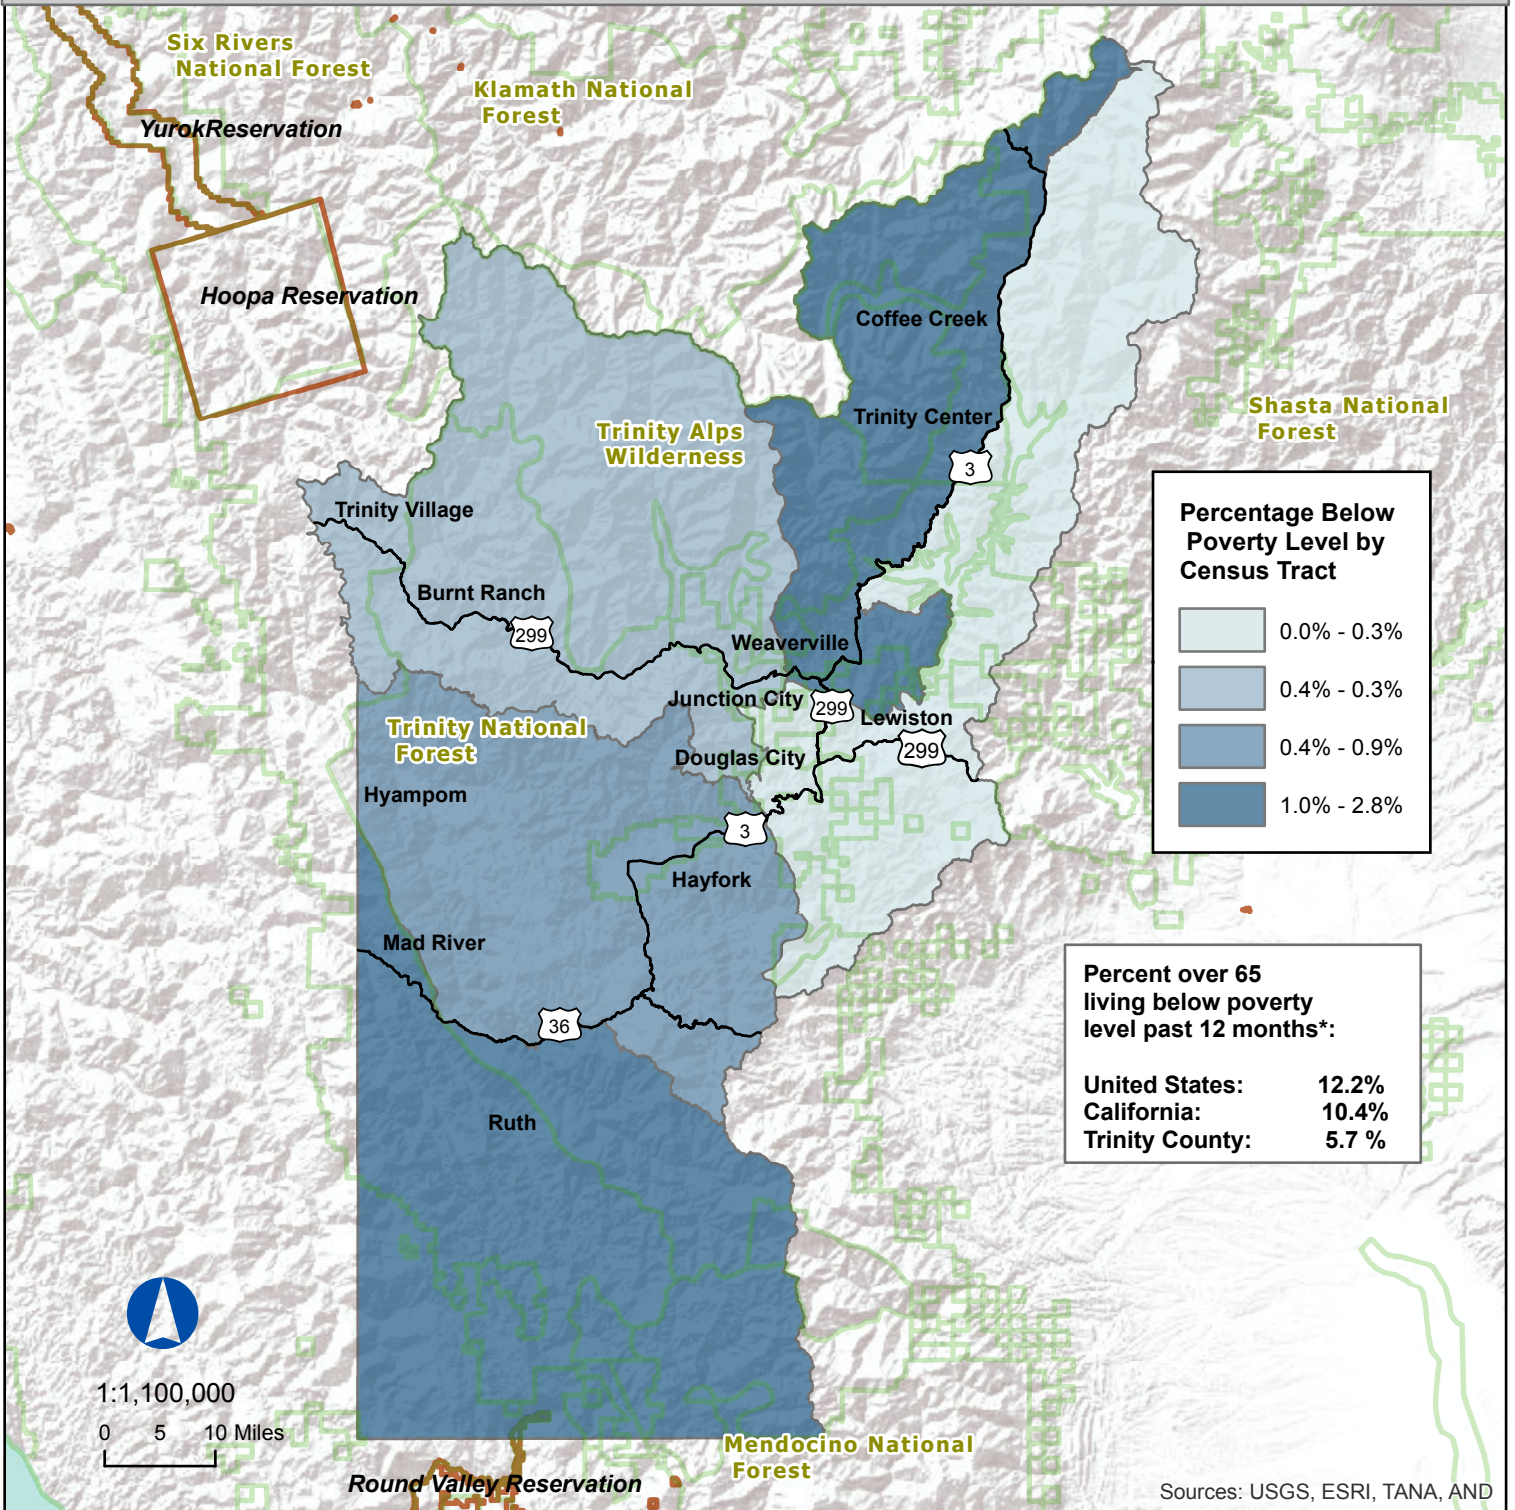

Trinity County 2010

Percent of Persons 65 and Over Living Below Poverty Level Past 12 Months *

* "Past 12 Months" reflects 2009 mean levels