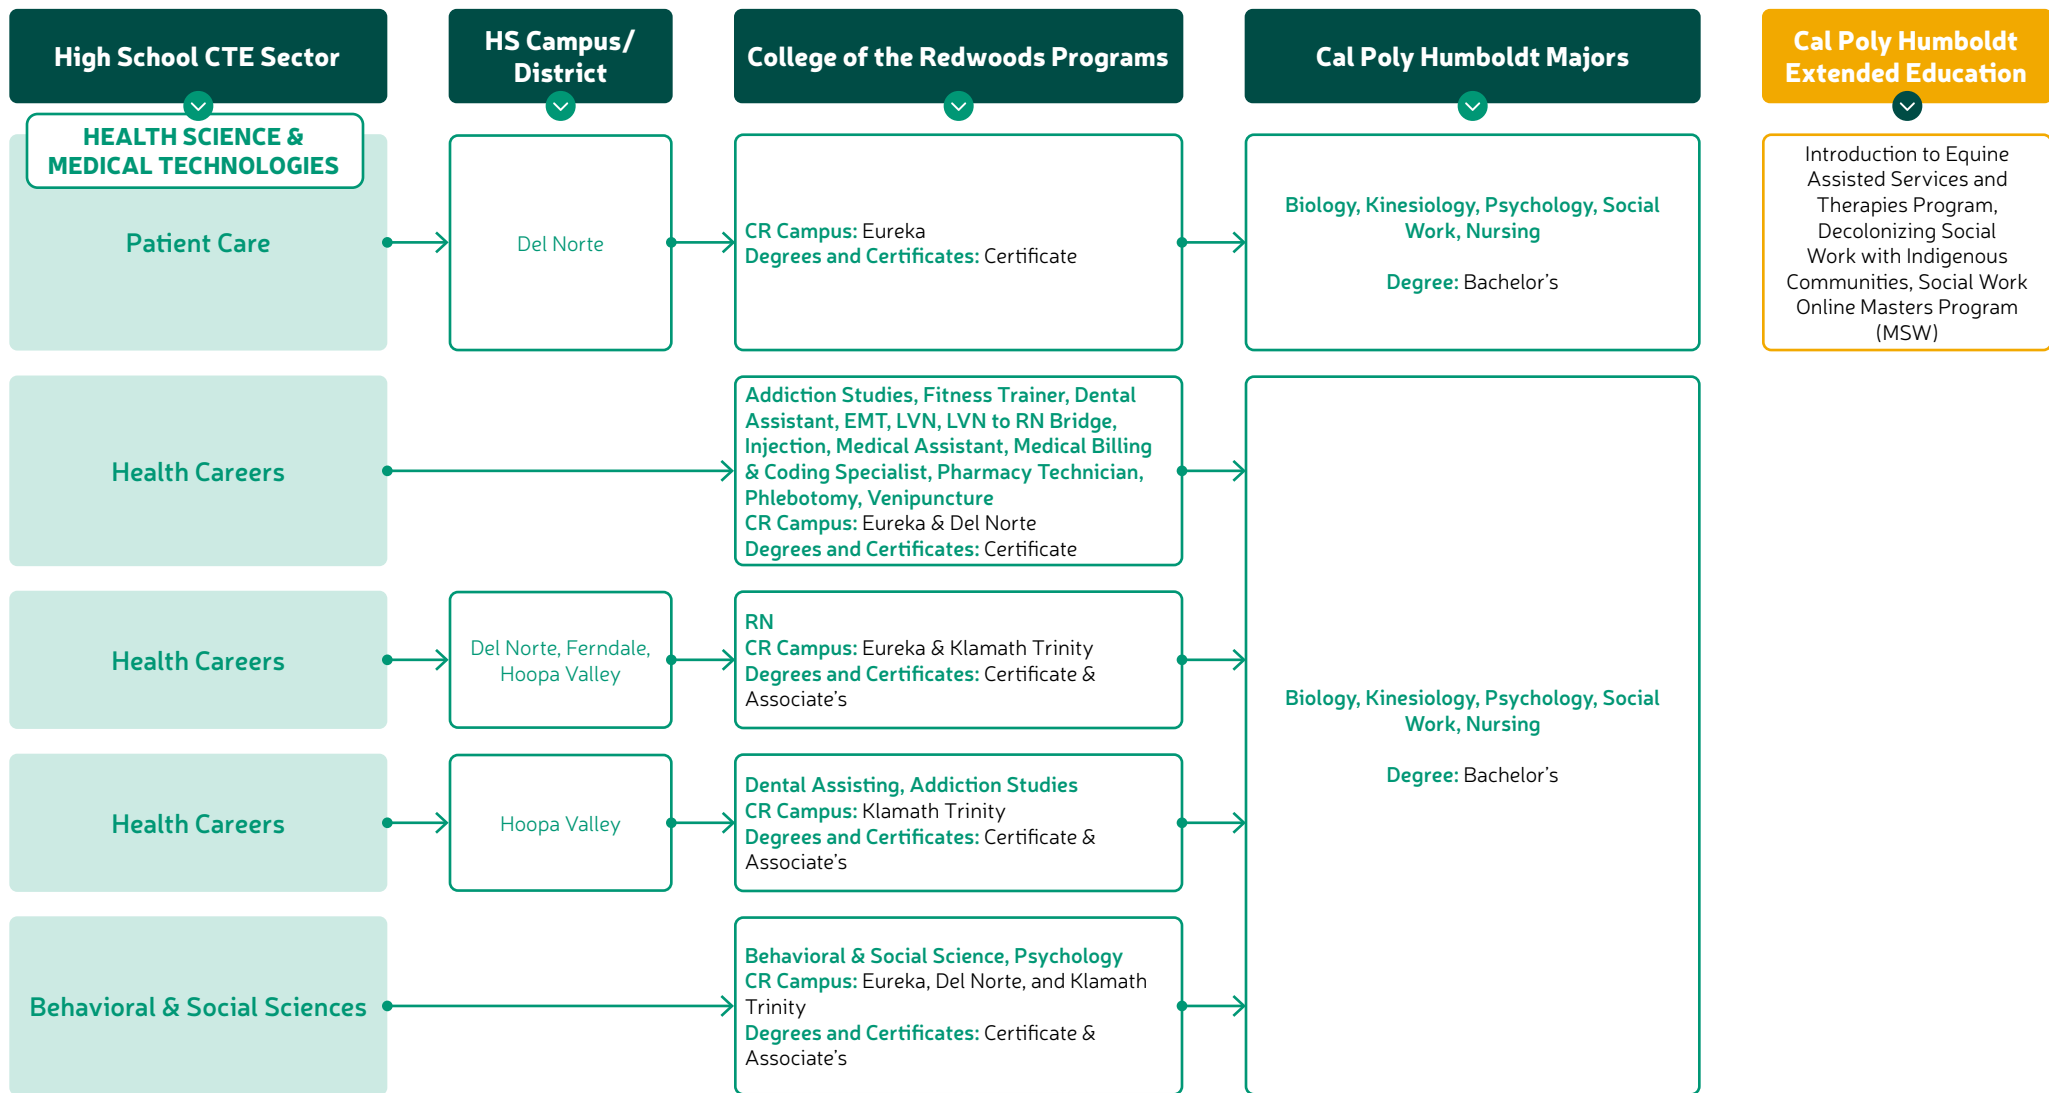

Degree: Bachelor's

Transitional Kindergarten
Professional Learning
Courses, Teaching Practicum
& Reflective Observation

ENGINEERING &
ARCHITECTURE

Architectural Design

Del Norte, Eureka,
McKinleyville

Drafting & 3D Modeling
CR Campus: Eureka, Klamath Trinity
Degrees and Certificates: Certificate &
Associate's

Environmental Resources Engineering,
Energy Systems Engineering, Mechanical
Engineering

Degree: Bachelor's

Engineering Design

Del Norte, Eureka

Tribal Education Departments

Blue Lake Rancheria Tribal Education Agency