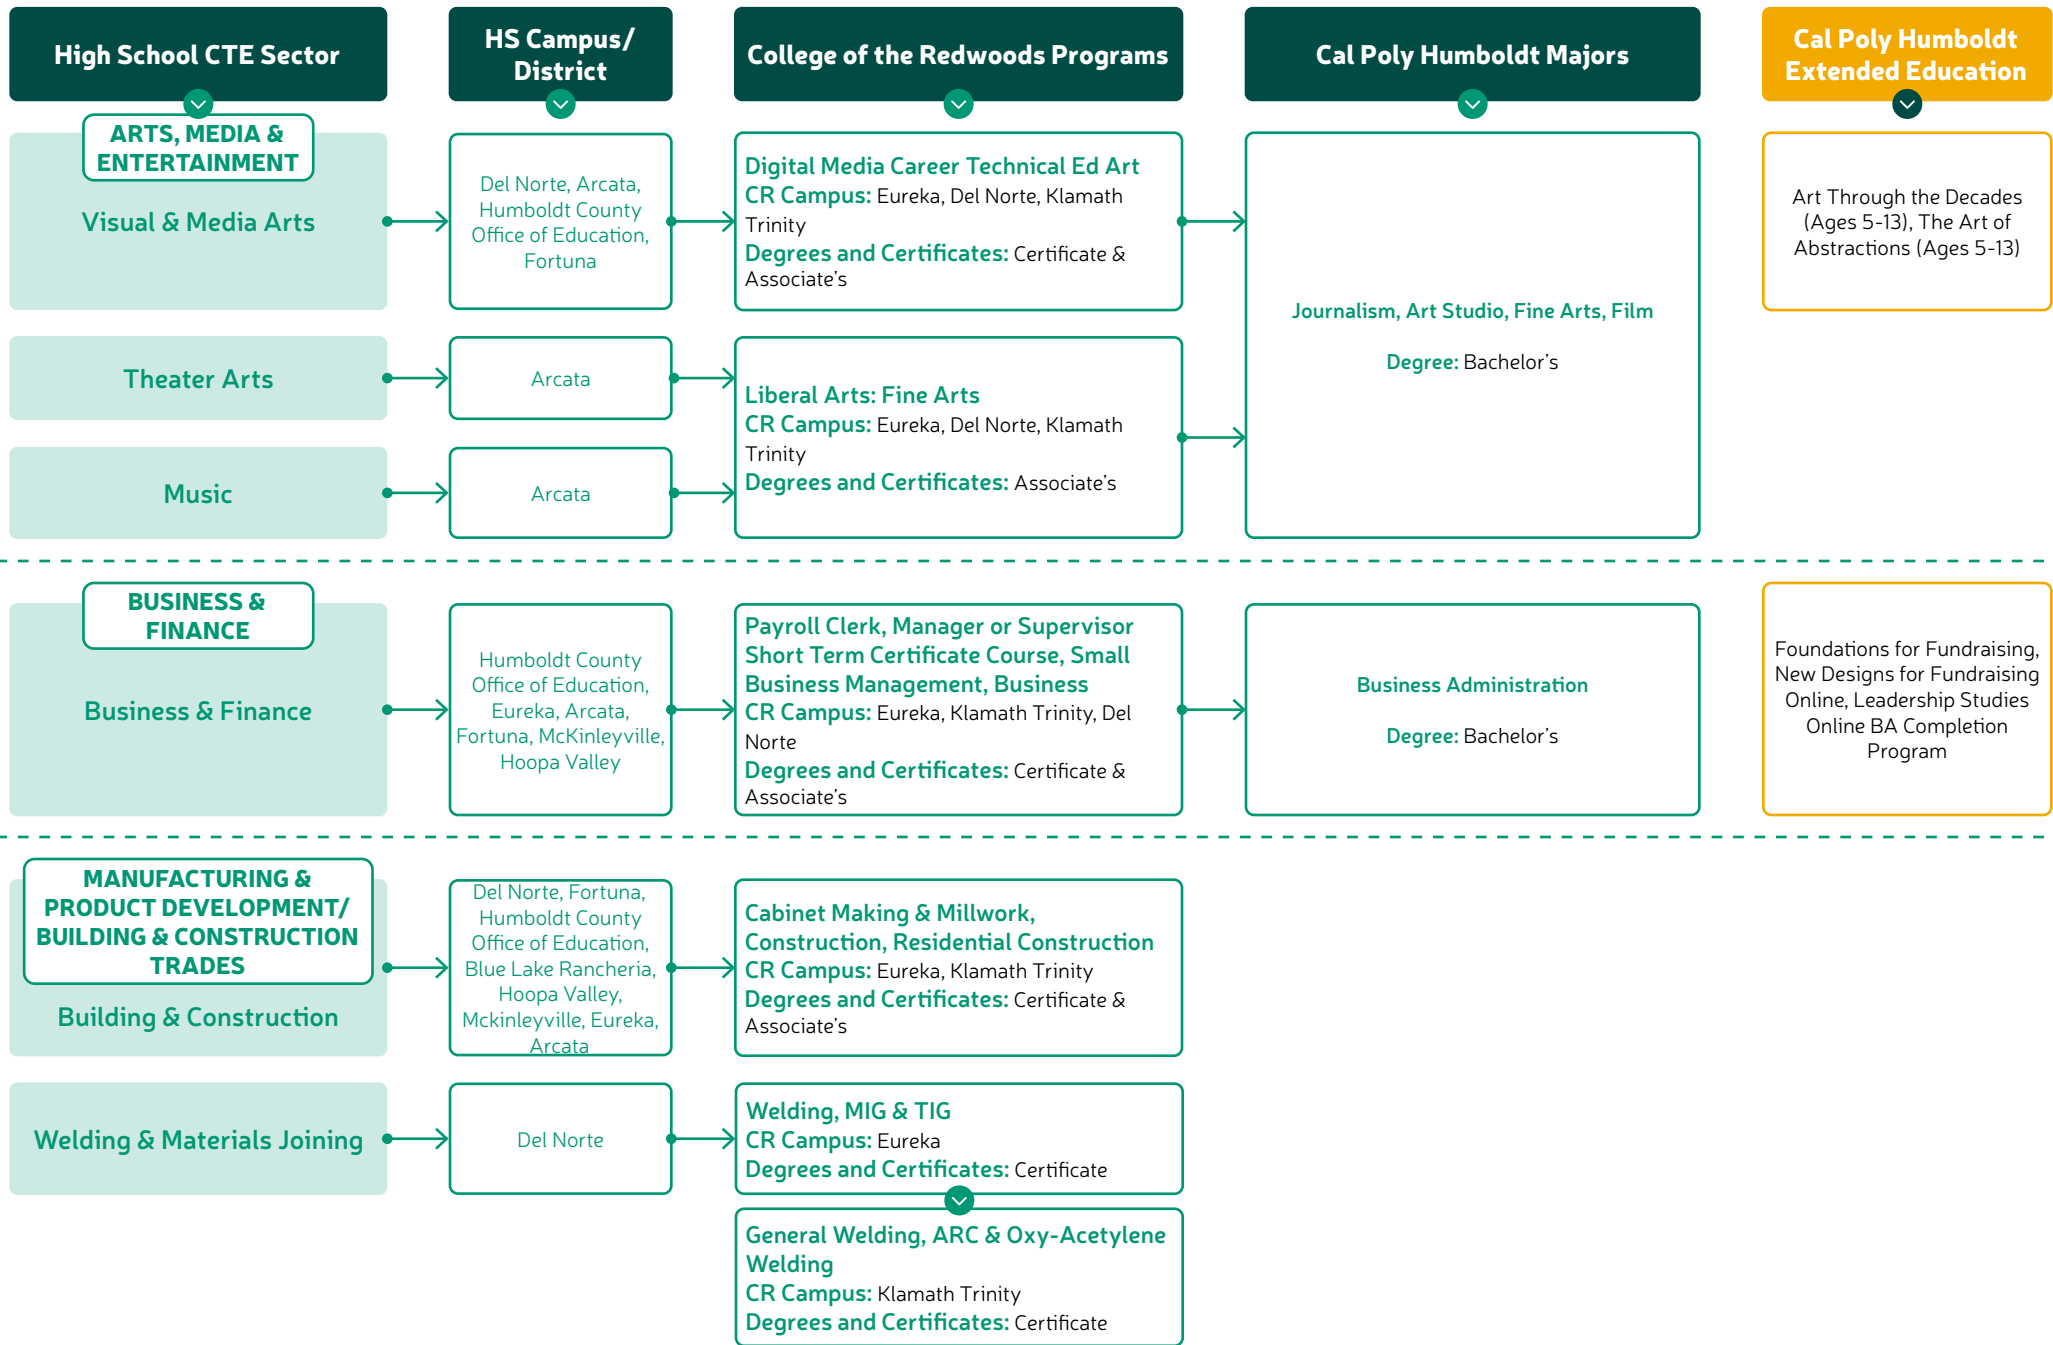

Appendix 1: Pathways Map

*Pathways as of 5/1/2023. If you have comments or programs that we missed, please contact: ccrp@humboldt.edu.

High School CTE Sector

HS Campus/
District

College of the Redwoods Programs