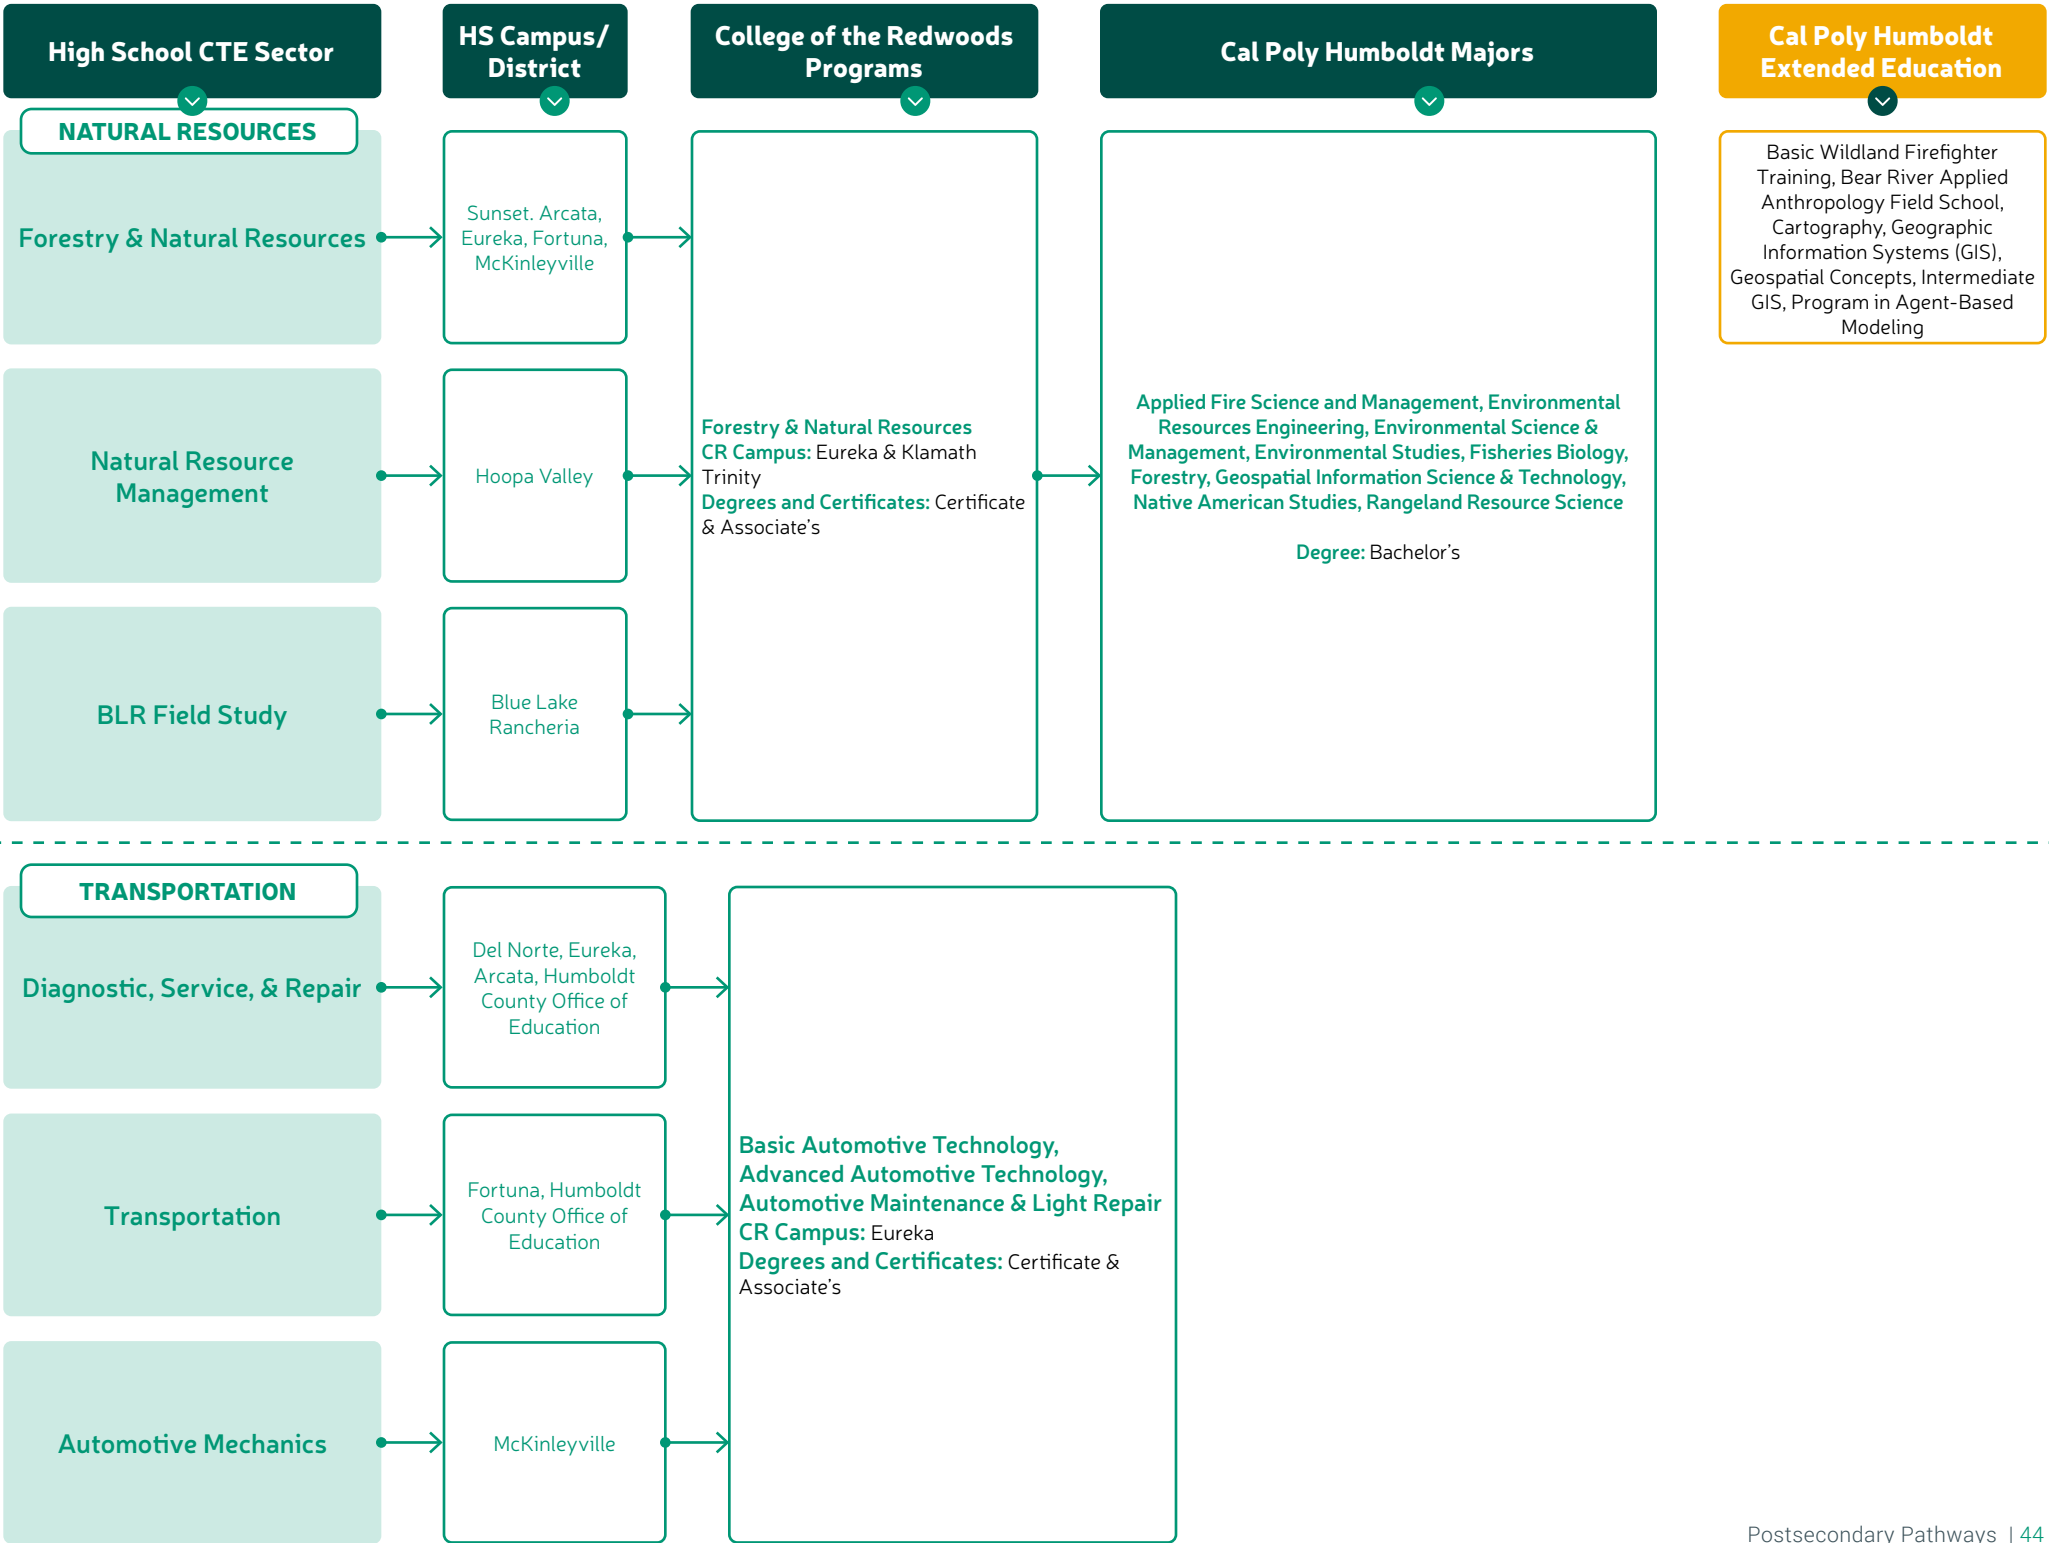

Environmental Resources Engineering,
Energy Systems Engineering, Mechanical
Engineering

Degree: Bachelor's

Engineering Design

Del Norte, Eureka

Tribal Education Departments

Blue Lake Rancheria Tribal Education Agency

Bear River Band of the Rohnerville Rancheria Education Program

Environmental Education: Wiyot Tribe

Hoopa Tribal Education Association

Yurok Tribal Education

Yuu-nvlh-ts'it-dvn : Tolowa Dee-ni' Nation Department of Education