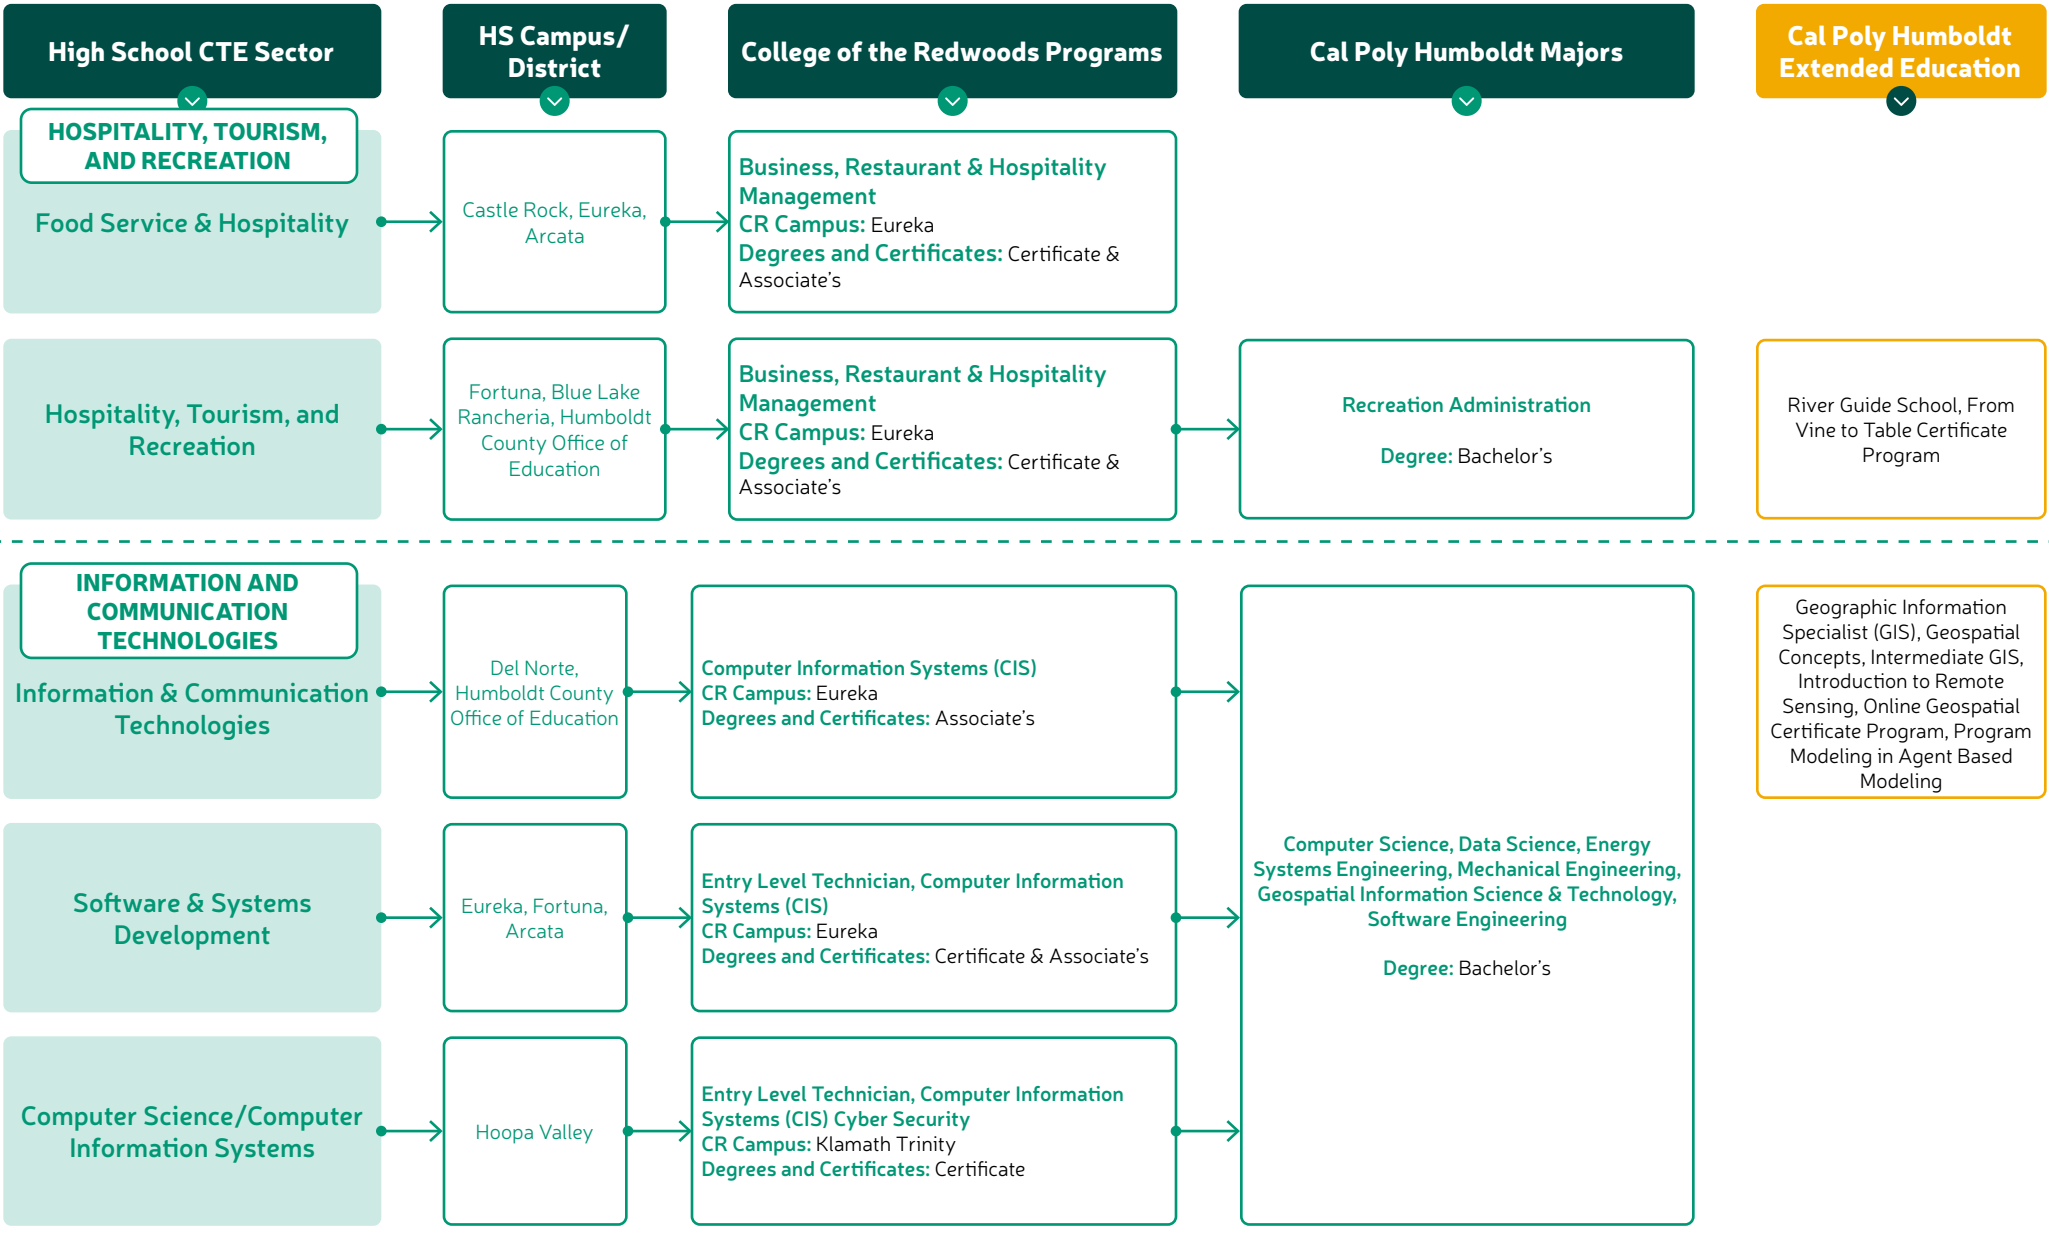

Environmental Resources Engineering,
Energy Systems Engineering, Mechanical
Engineering

Degree: Bachelor's

Engineering Design

Del Norte, Eureka

Tribal Education Departments

Blue Lake Rancheria Tribal Education Agency