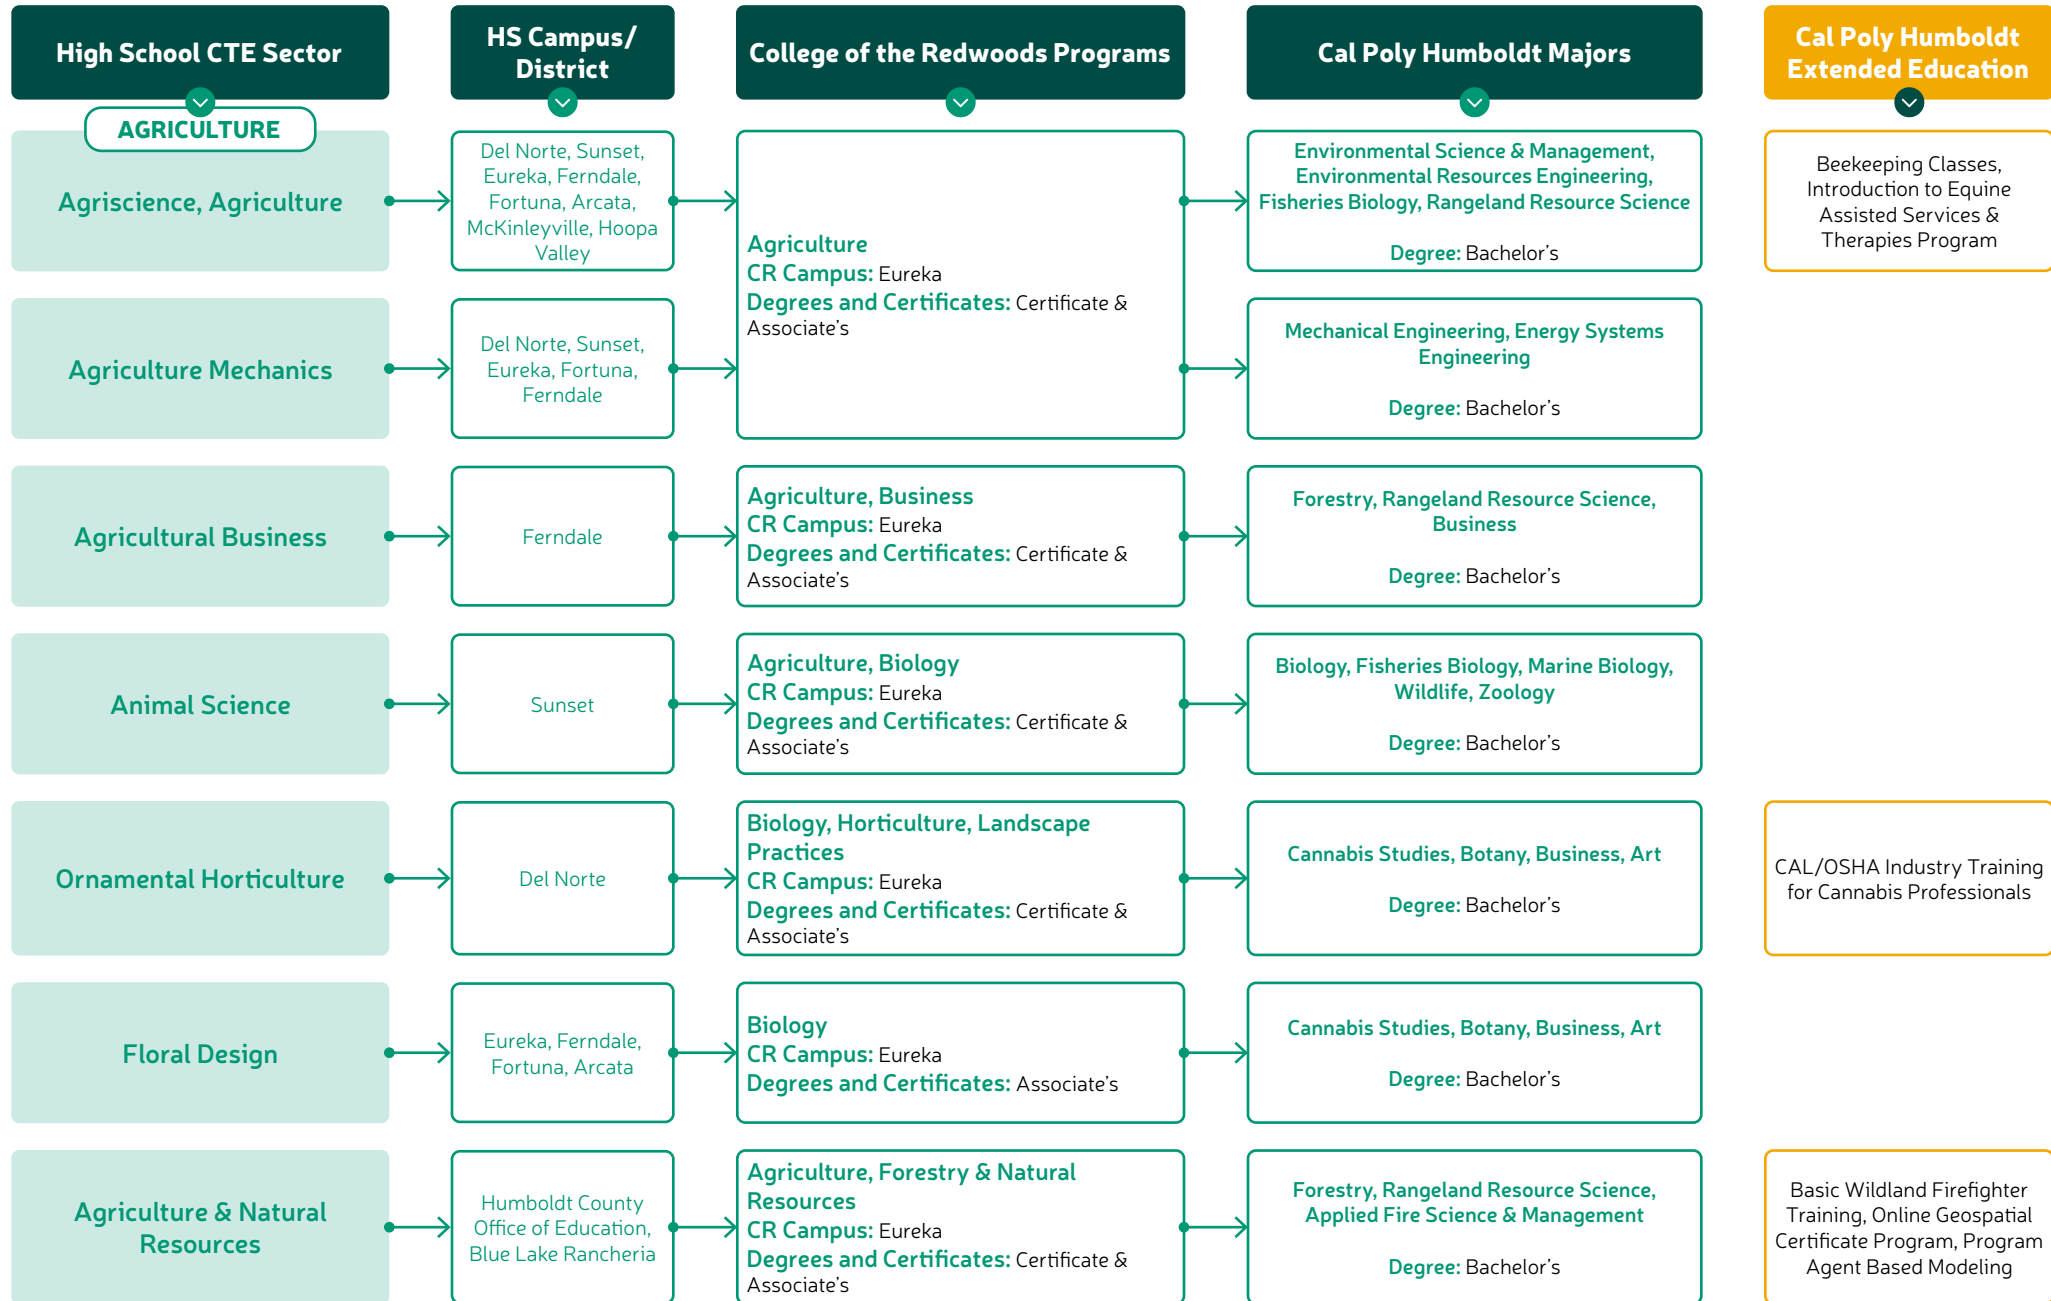

Appendix 1: Pathways Map

*Pathways as of 5/1/2023. If you have comments or programs that we missed, please contact: ccrp@humboldt.edu.

High School CTE Sector

HS Campus/
District

College of the Redwoods Programs