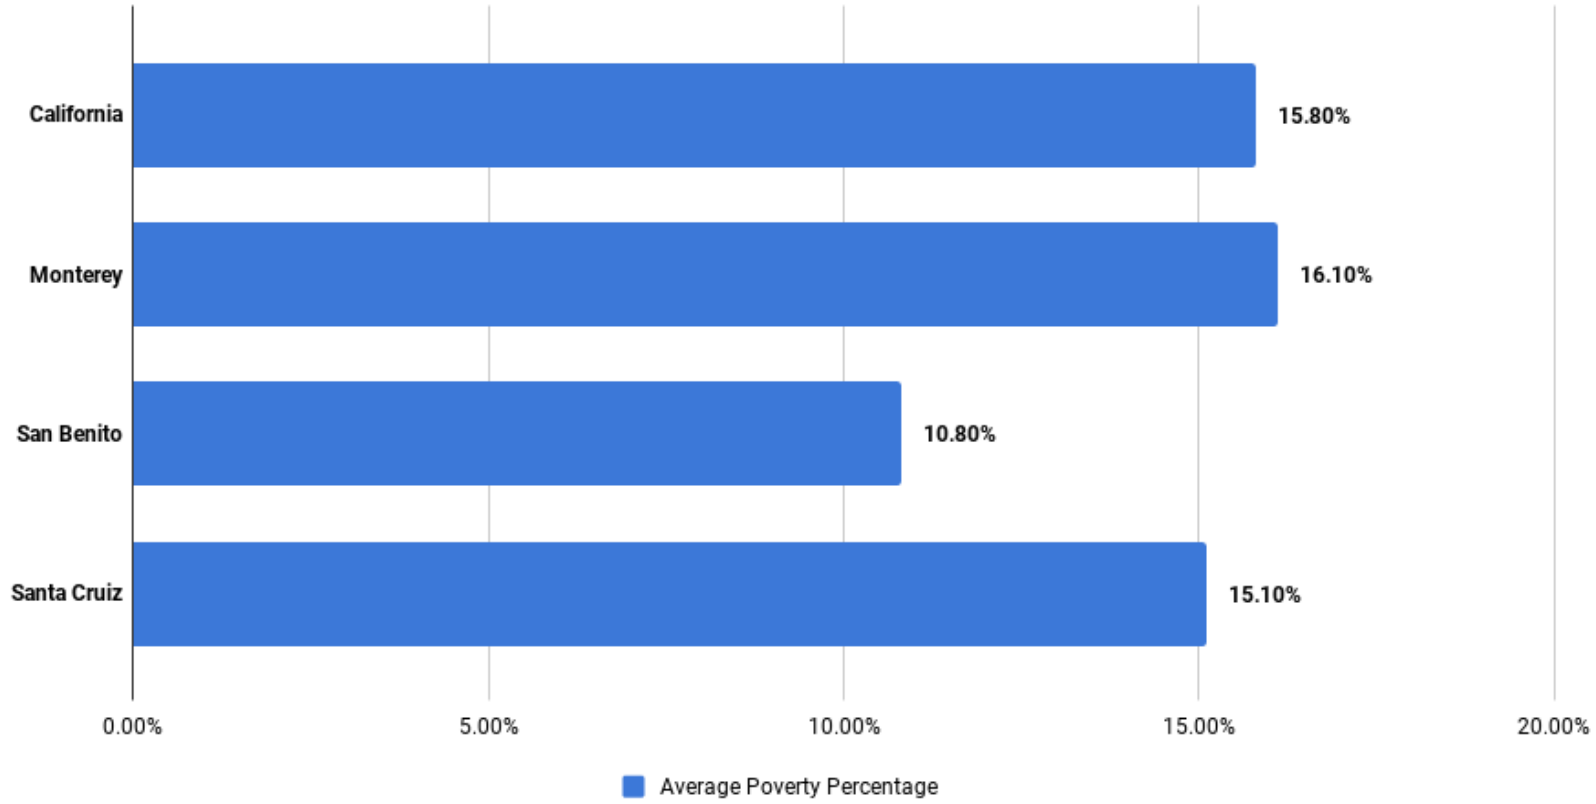

# Poverty Percentage in the Central Coast

Source: American Fact Finder, 2012 - 2016 American Community Survey 5-Year Estimates

es