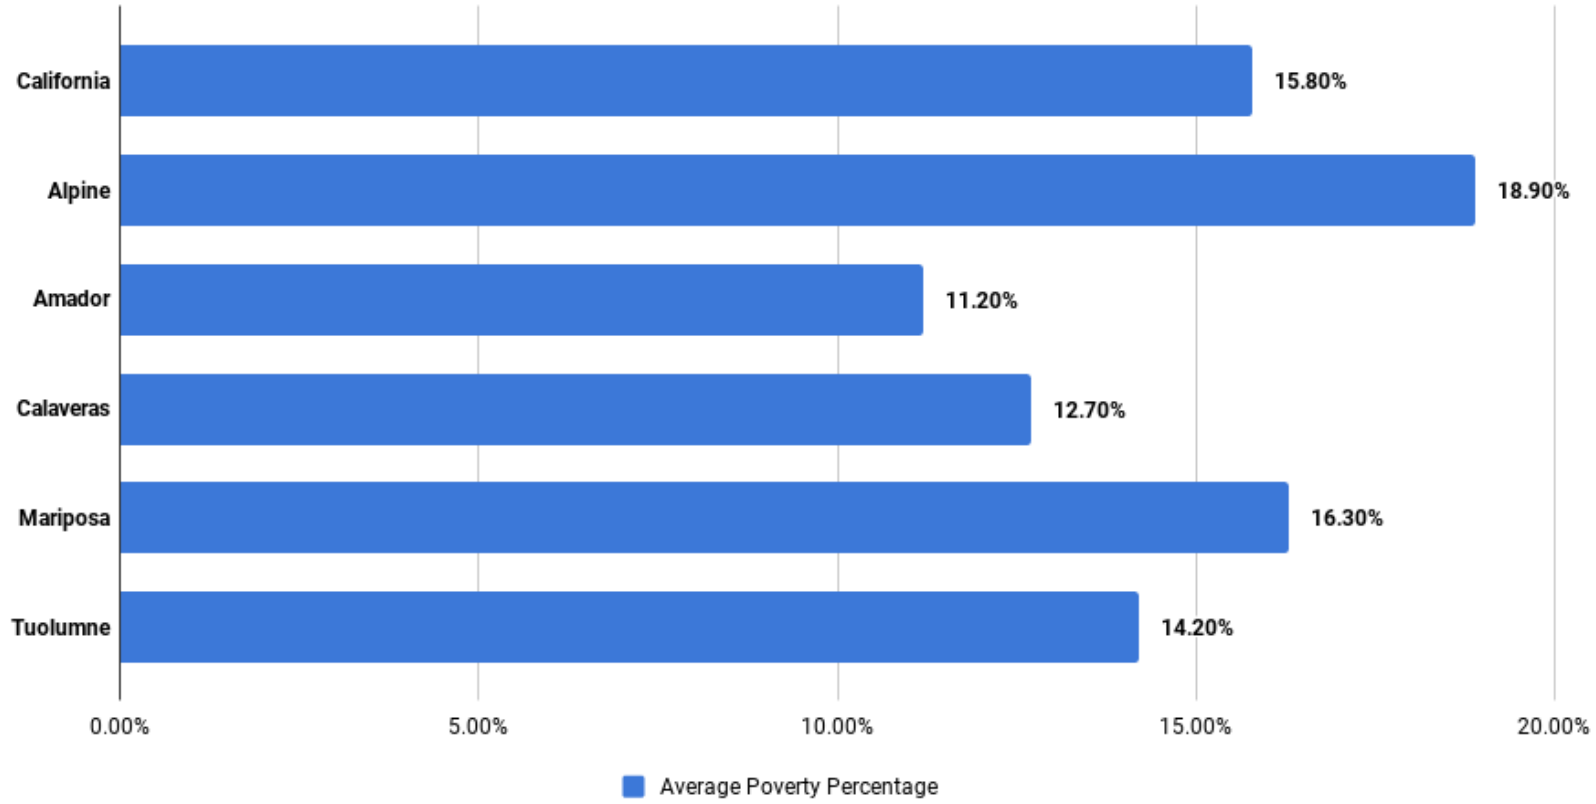

Poverty Percentage in the Central Sierra Connect Consortium

Source: American Fact Finder, 2012 - 2016 American Community Survey 5-Year Estimates

es