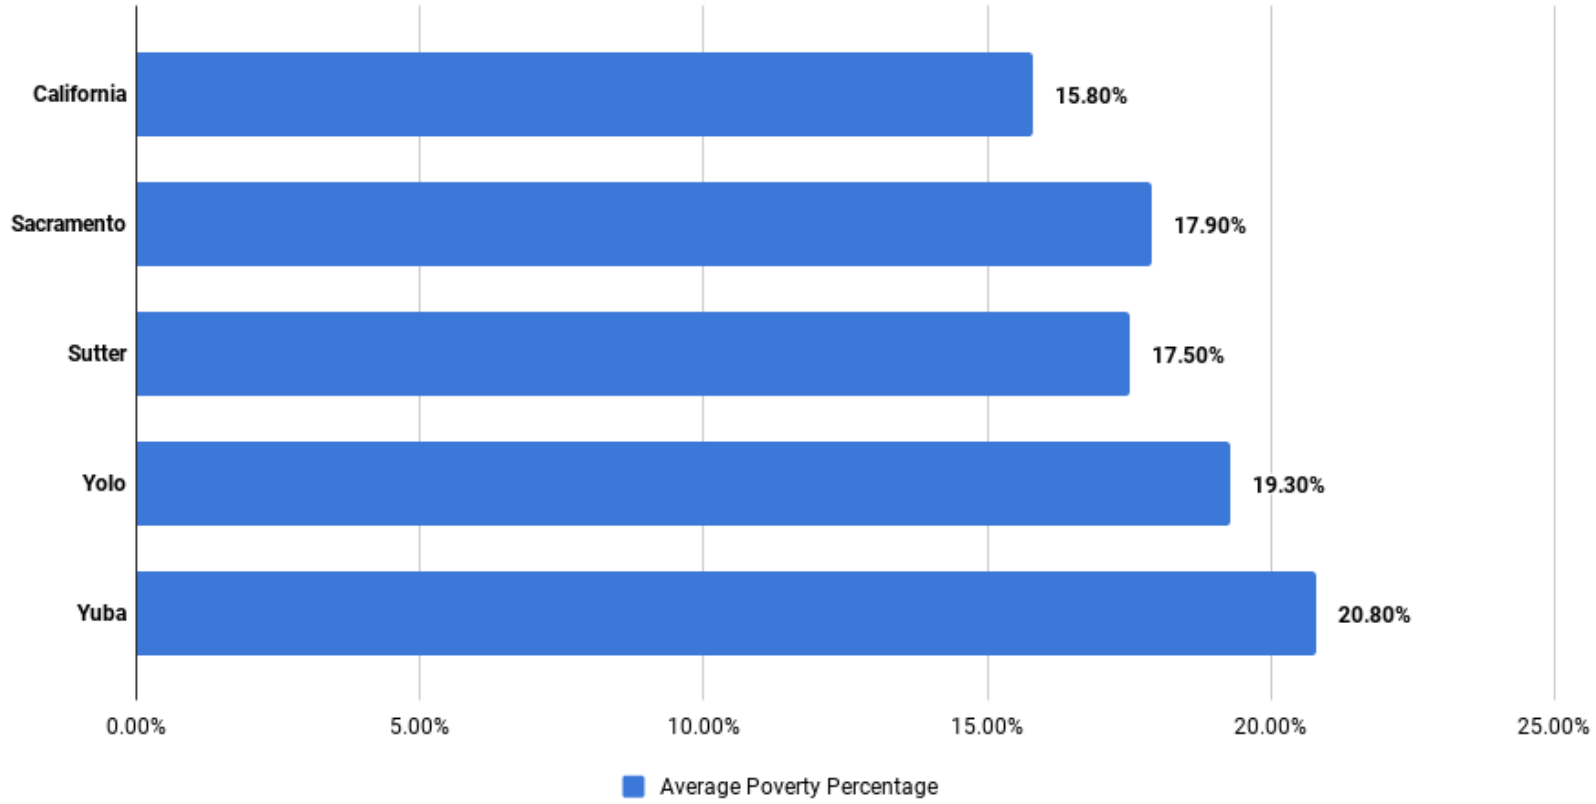

# Poverty Percentage in the Connected Capital Region

Source: American Fact Finder, 2012 - 2016 American Community Survey 5-Year Estimates

es