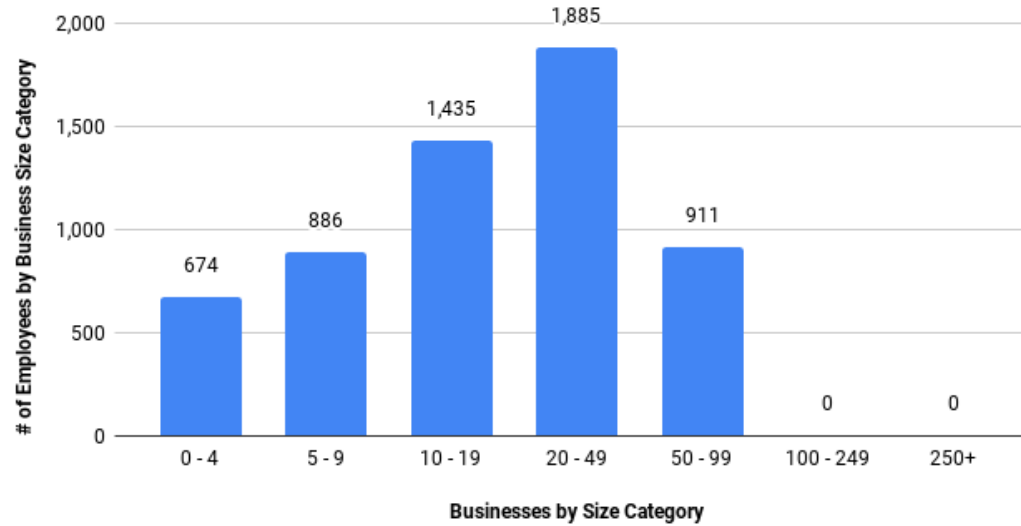

Number of Employees by Size Category

0 - 4	674
5 - 9	886
10 - 19	1,435
20 - 49	1,885
50 - 99	911
100 - 249	0
250+	0

Business Size in Inyo County

Source: EDD/LMID 3rd Quarter, 2017

Counties	Total	0-4	5-9	10-19	20-49	50-99	100-249	250-499	500-999	1000+
Inyo	7,543	674	886	1,435	1,885	911	-2	-1	0	0