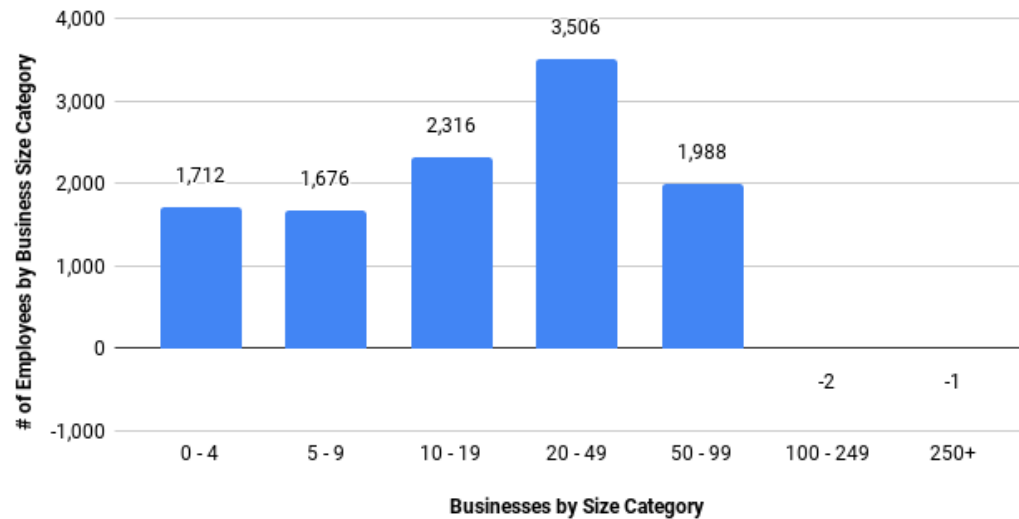

Number of Employees by Size Category

0 - 4	1,712
5 - 9	1,676
10 - 19	2,316
20 - 49	3,506
50 - 99	1,988
100 - 249	-2
250+	-1

Business Size in Siskiyou County

Source: EDD/LMID 3rd Quarter, 2017

Counties	Total	0-4	5-9	10-19	20-49	50-99	100-249	250-499	500-999	1000+
Siskiyou	14,082	1,712	1,676	2,316	3,506	1,988	-2	-1	0	0