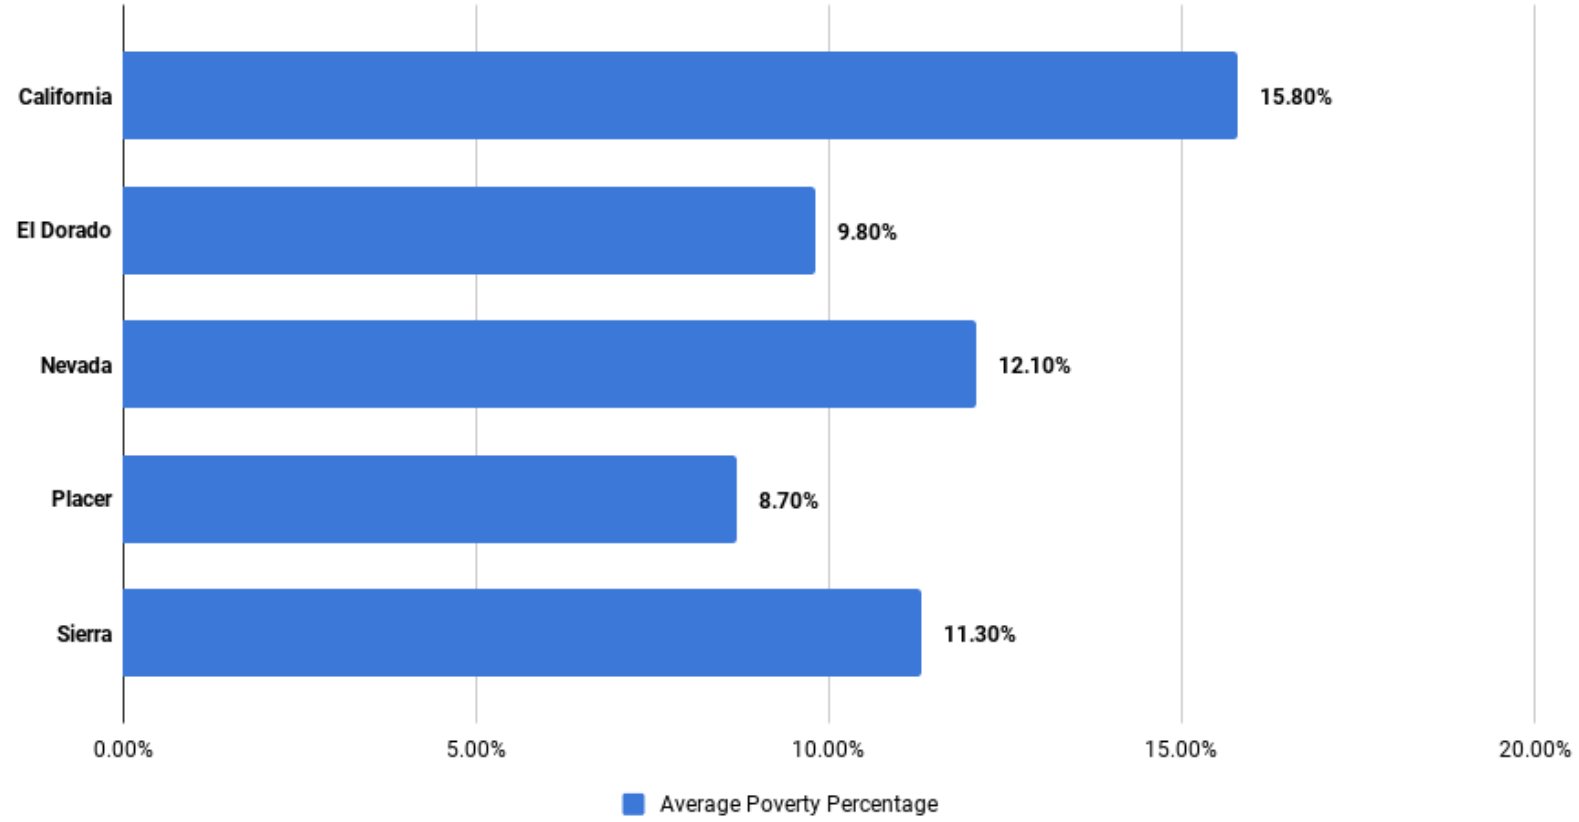

# Poverty Percentage in the Gold Country Region

Source: American Fact Finder, 2012 - 2016 American Community Survey 5-Year Estimates

es