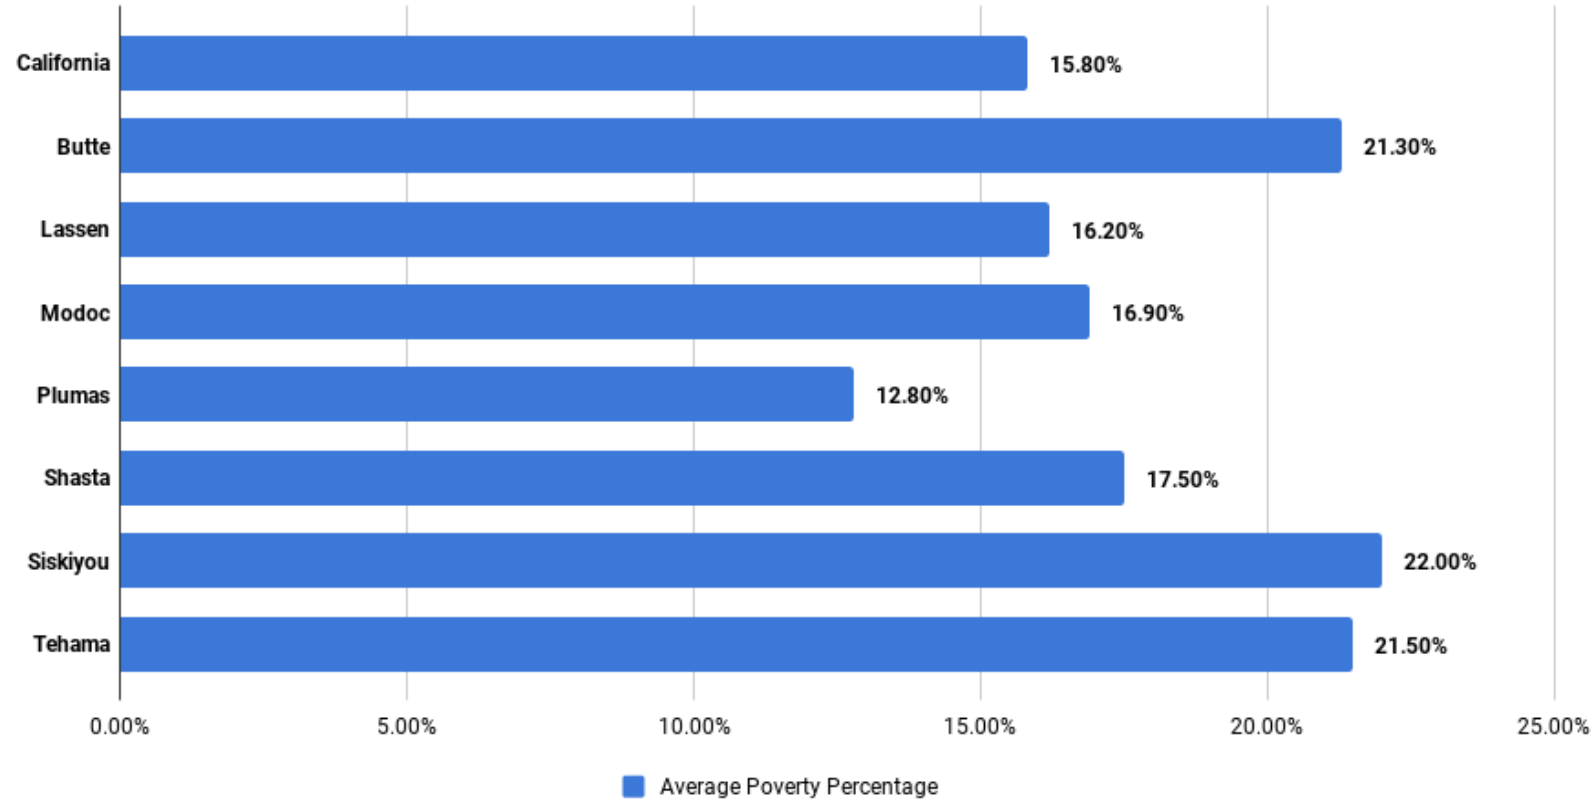

Poverty Percentage in the Northeast California Region

Source: American Fact Finder, 2012 - 2016 American Community Survey 5-Year Estimates

es