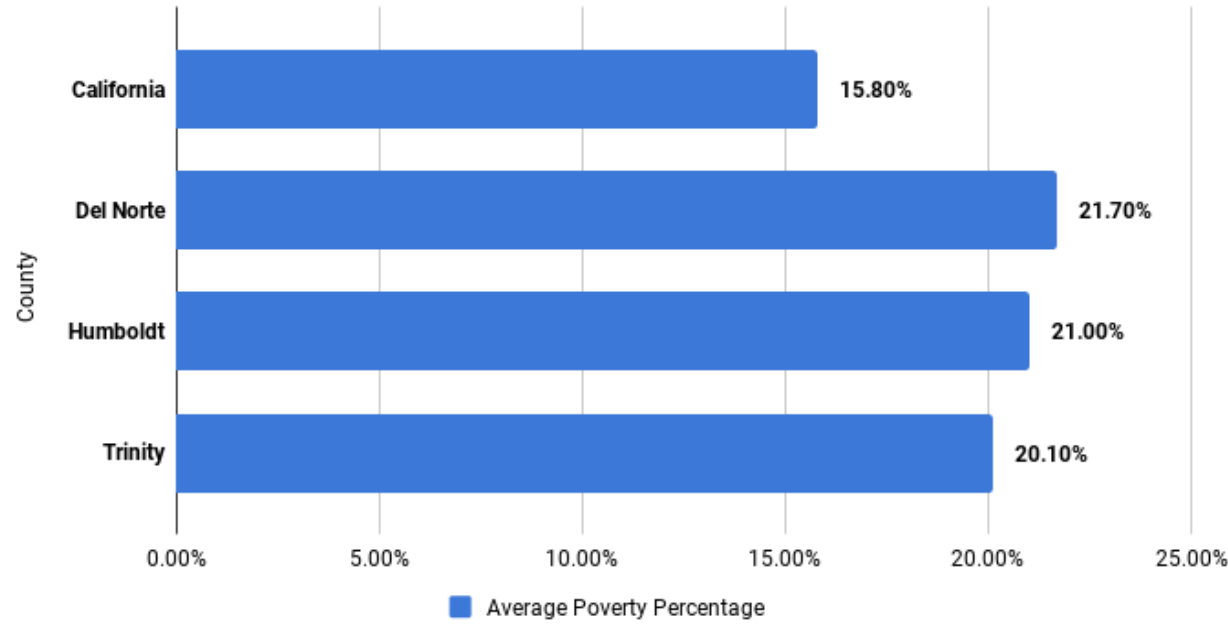

## Poverty Percentage in the Redwood Coast Region

Source: American Fact Finder, 2012 - 2016 American Community Survey 5-Year Estimates

2016 ACS 5-Year Population Estimates

2016 American Community Survey 5-Year Estimates