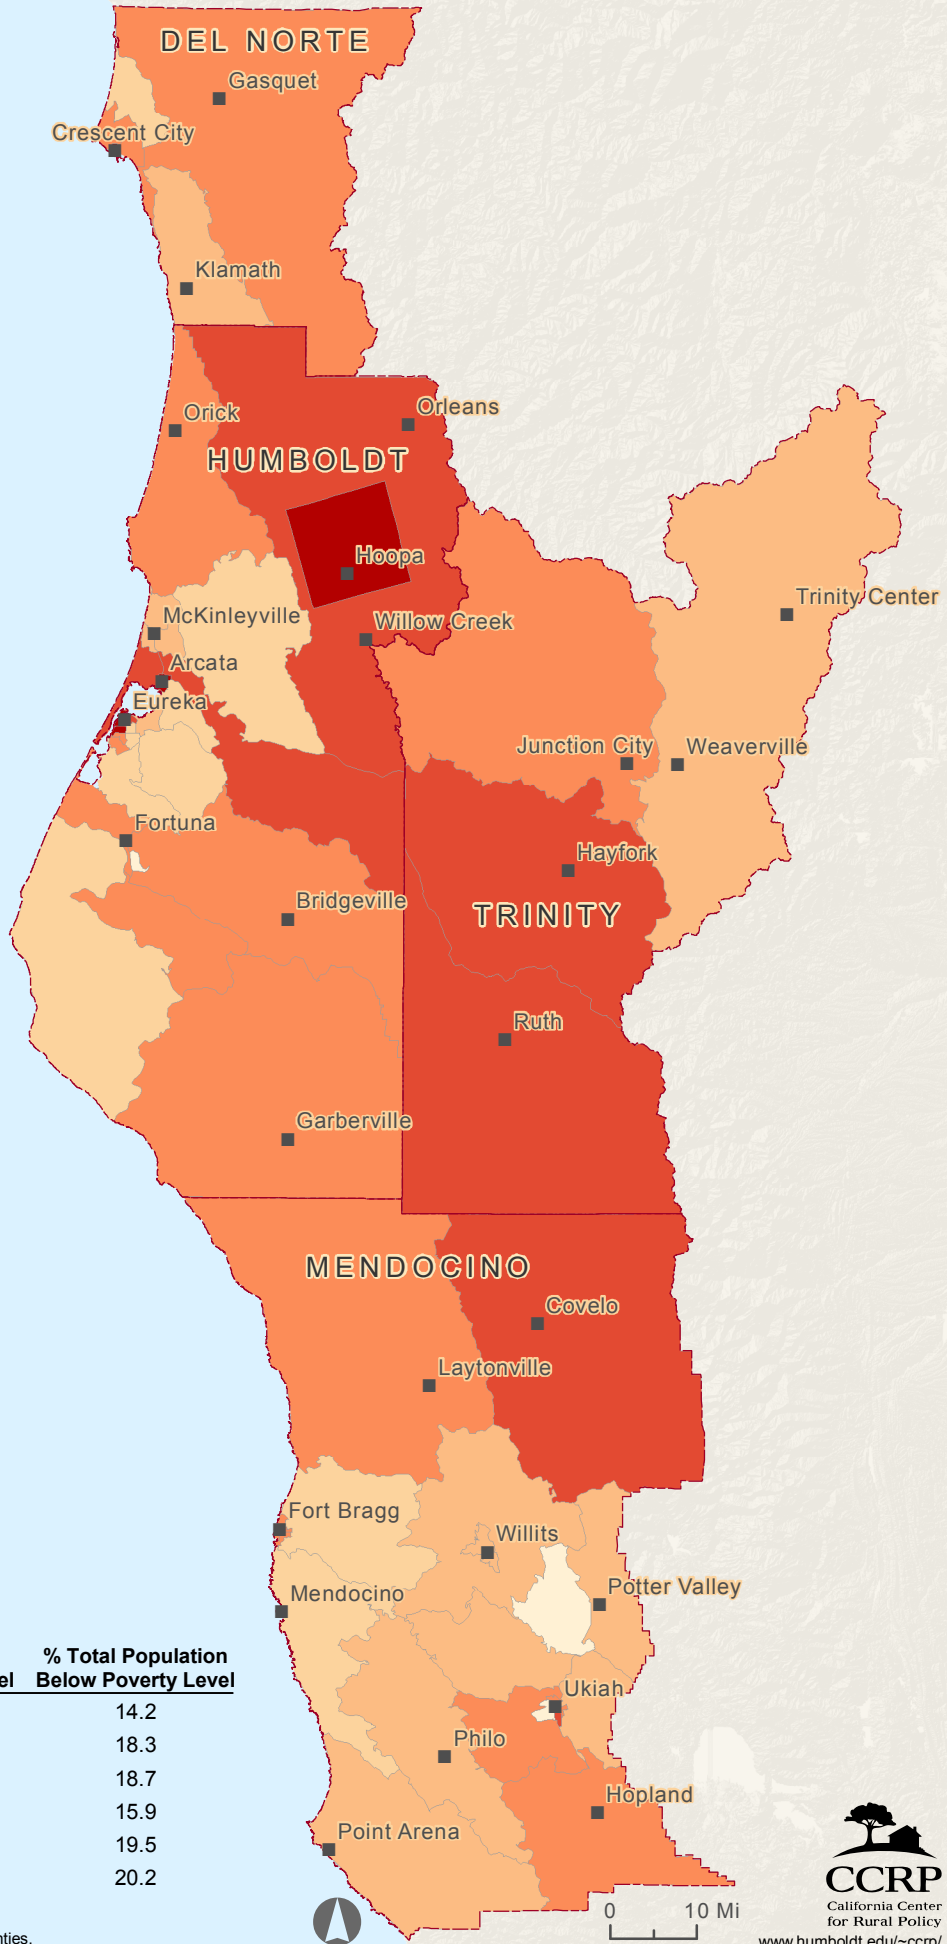

# Total Population in Poverty, 2000: Redwood Coast Region

## Total Population Below Poverty Level

Percent by Census Tract

Data Source: U.S. Census Bureau 2000.

Region	Total Population	Total Population Below Poverty Level	% Total Population Below Poverty Level
State of California	33,100,044	4,706,130	14.2
Redwood Coast Region*	244,236	44,701	18.3
Trinity County	12,716	2,372	18.7
Mendocino County	84,736	13,505	15.9
Humboldt County	123,167	24,059	19.5
Del Norte County	23,626	4,765	20.2

All numbers are estimates from U. S. Census Bureau, Summary File 3.

\* The Redwood Coast Region consists of Trinity, Mendocino, Humboldt & Del Norte Counties.