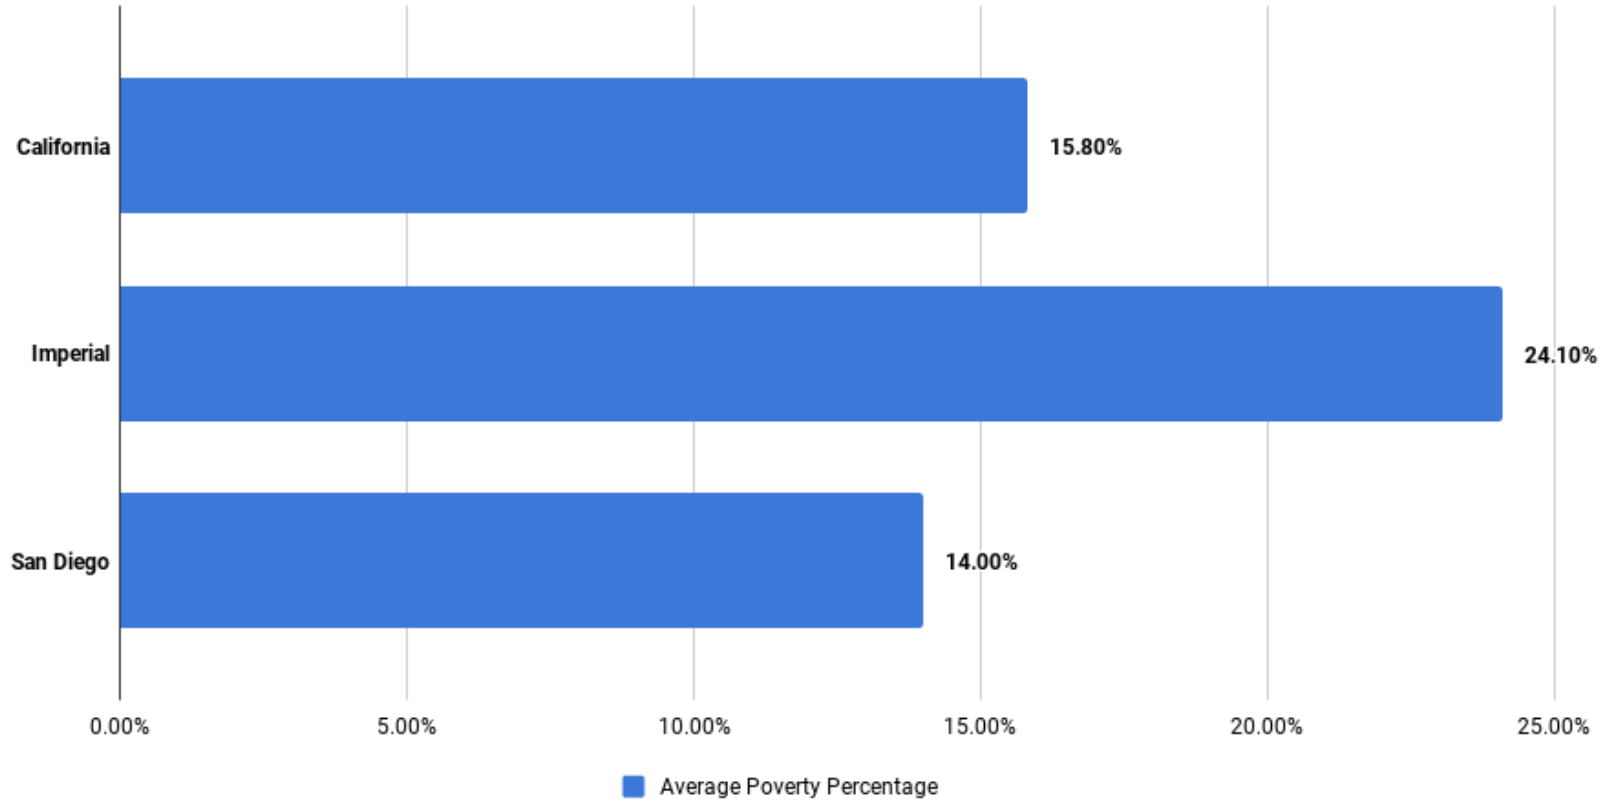

# Poverty Percentage in the Southern Border Region

Source: American Fact Finder, 2012 - 2016 American Community Survey 5-Year Estimates

es